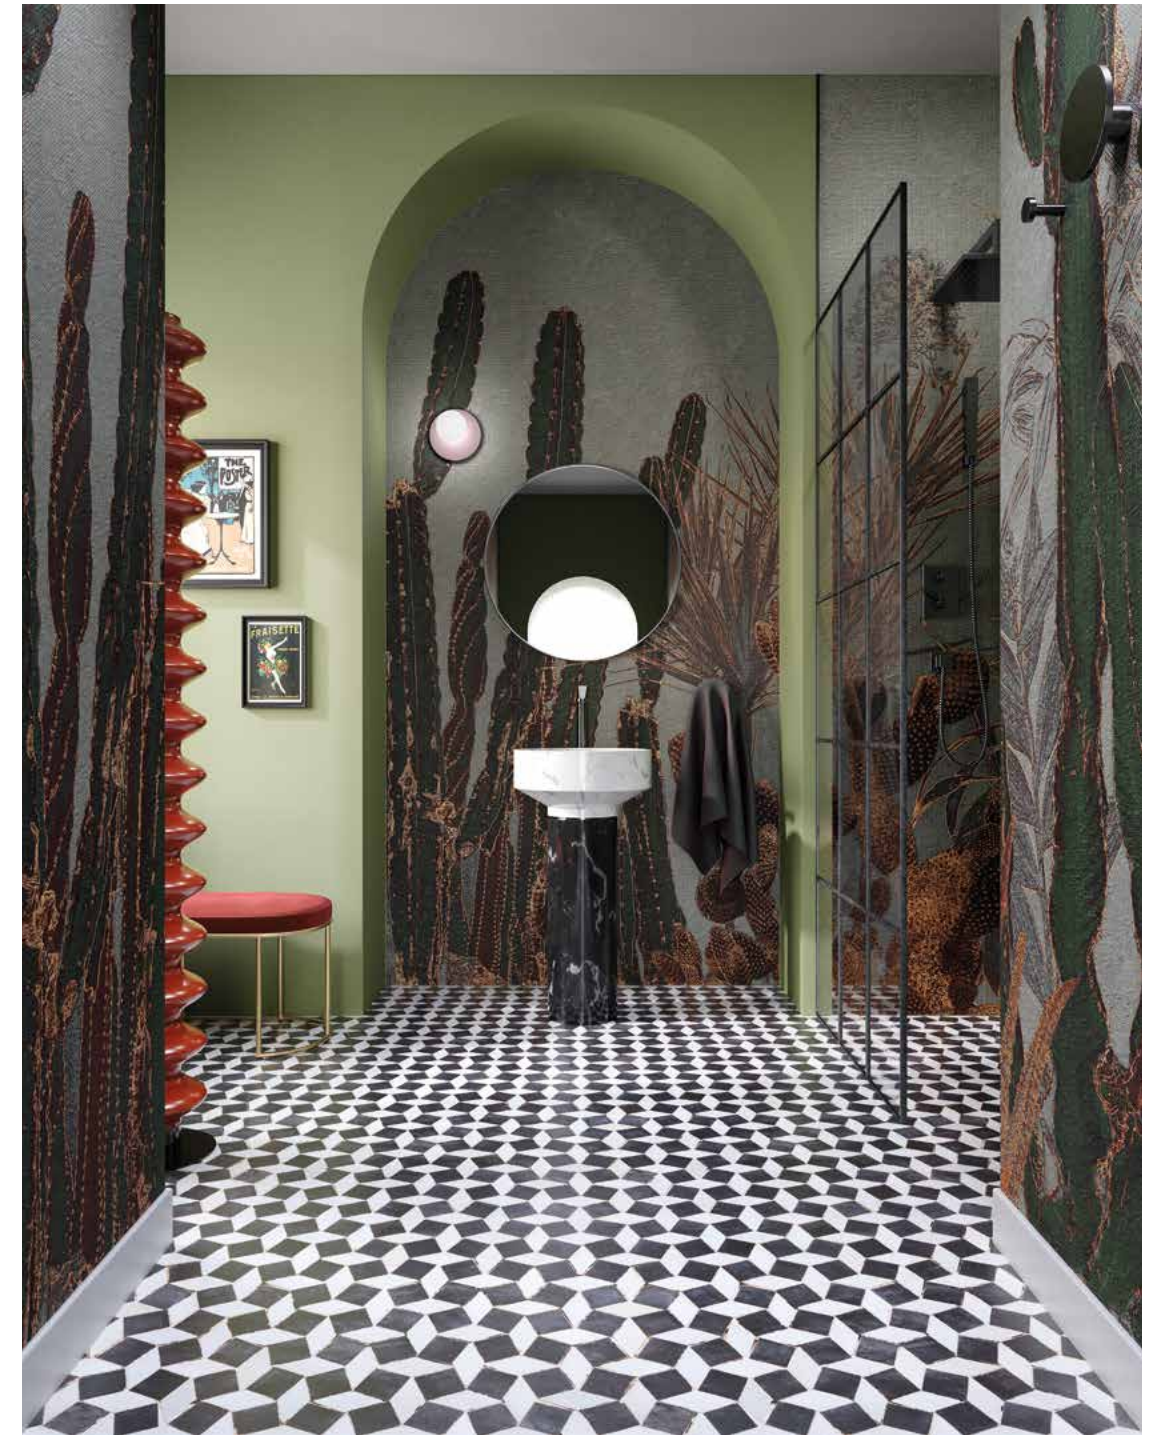

Lanzarote

COLLECTION
Flow

DESIGNER
Giorgia Ricci