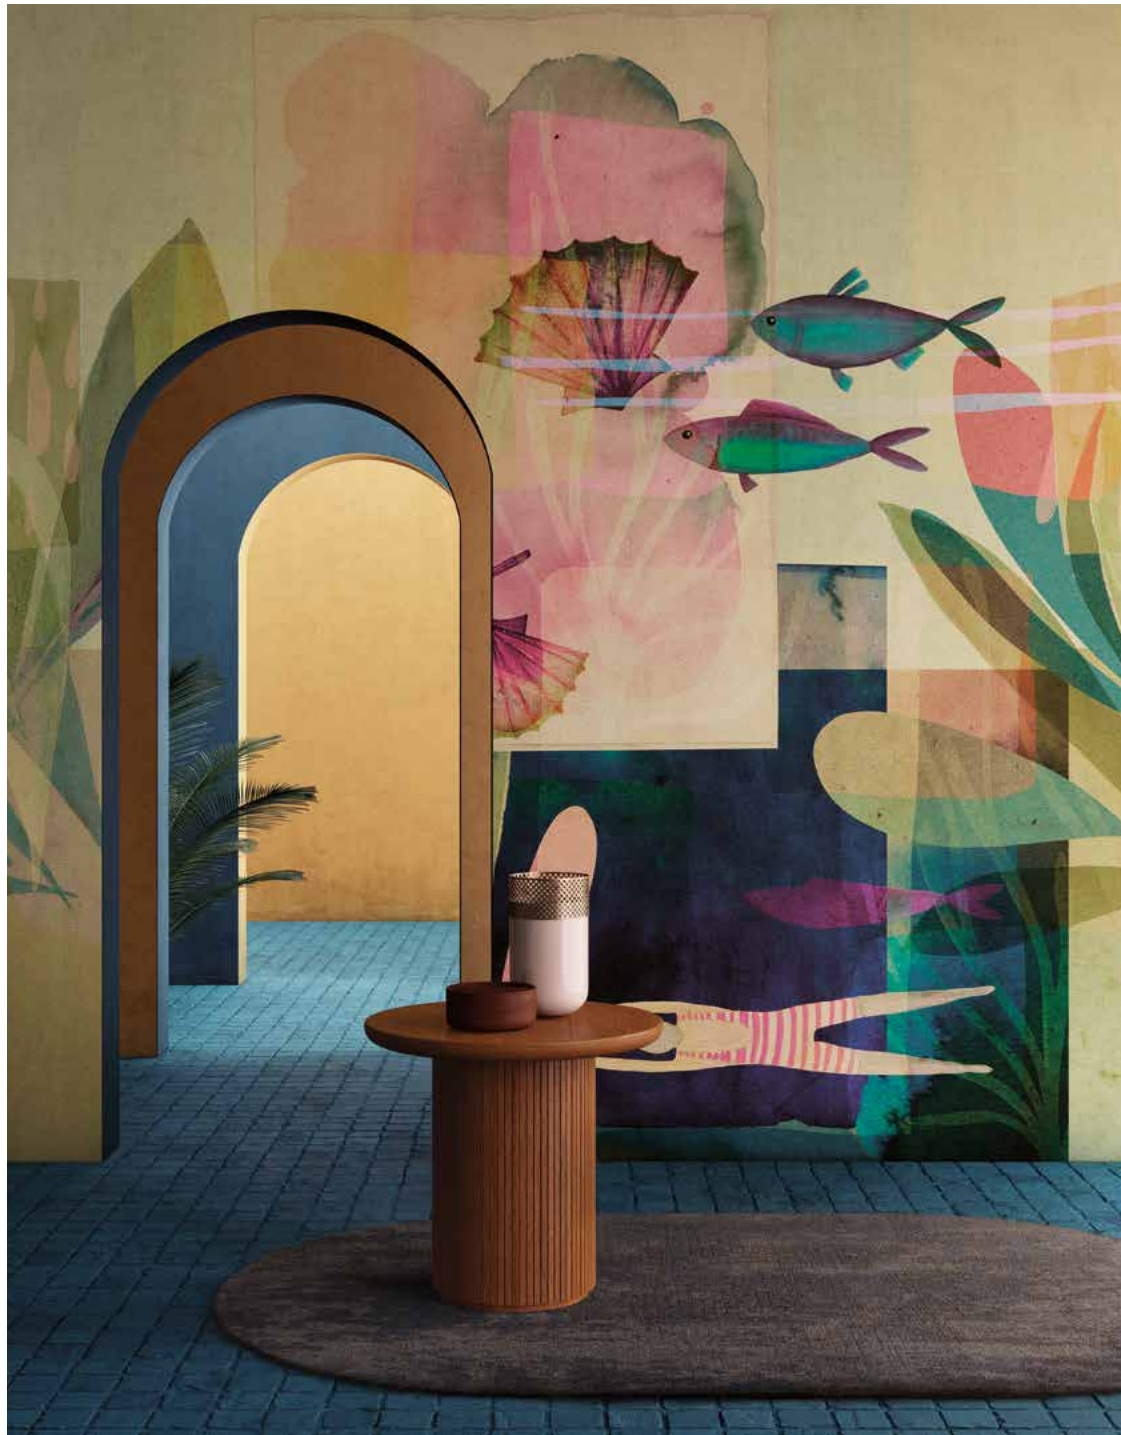

# Essence

COLLECTION  
Natural Beauty

DESIGNER  
Inkiostro Bianco

Available on: vinyl wallpaper, EQ•dekor, Raw, Tela®

INKEOOI1902

INKEOOI1901

205