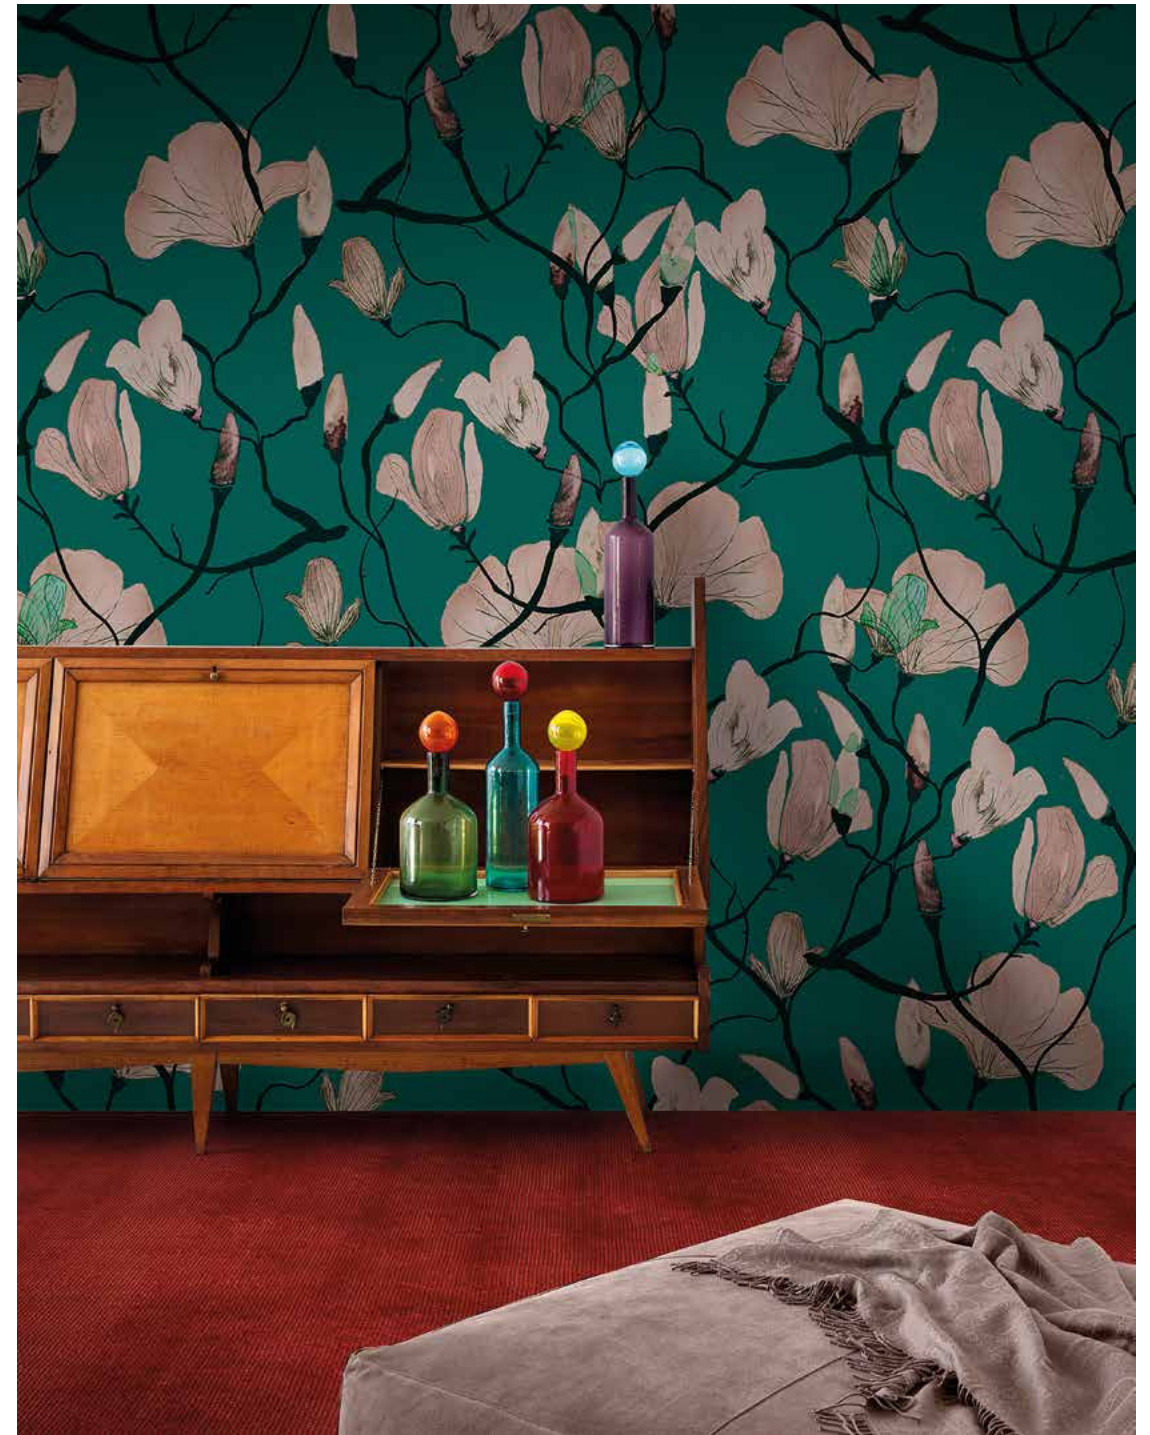

Hotaru

COLLECTION
Wallcovering Collection
2017/18

DESIGNER
Inkiostro Bianco

Available on: vinyl wallpaper, EQ•dekor, Raw, Tela®

INKDXRV1802

INKDXRV1801