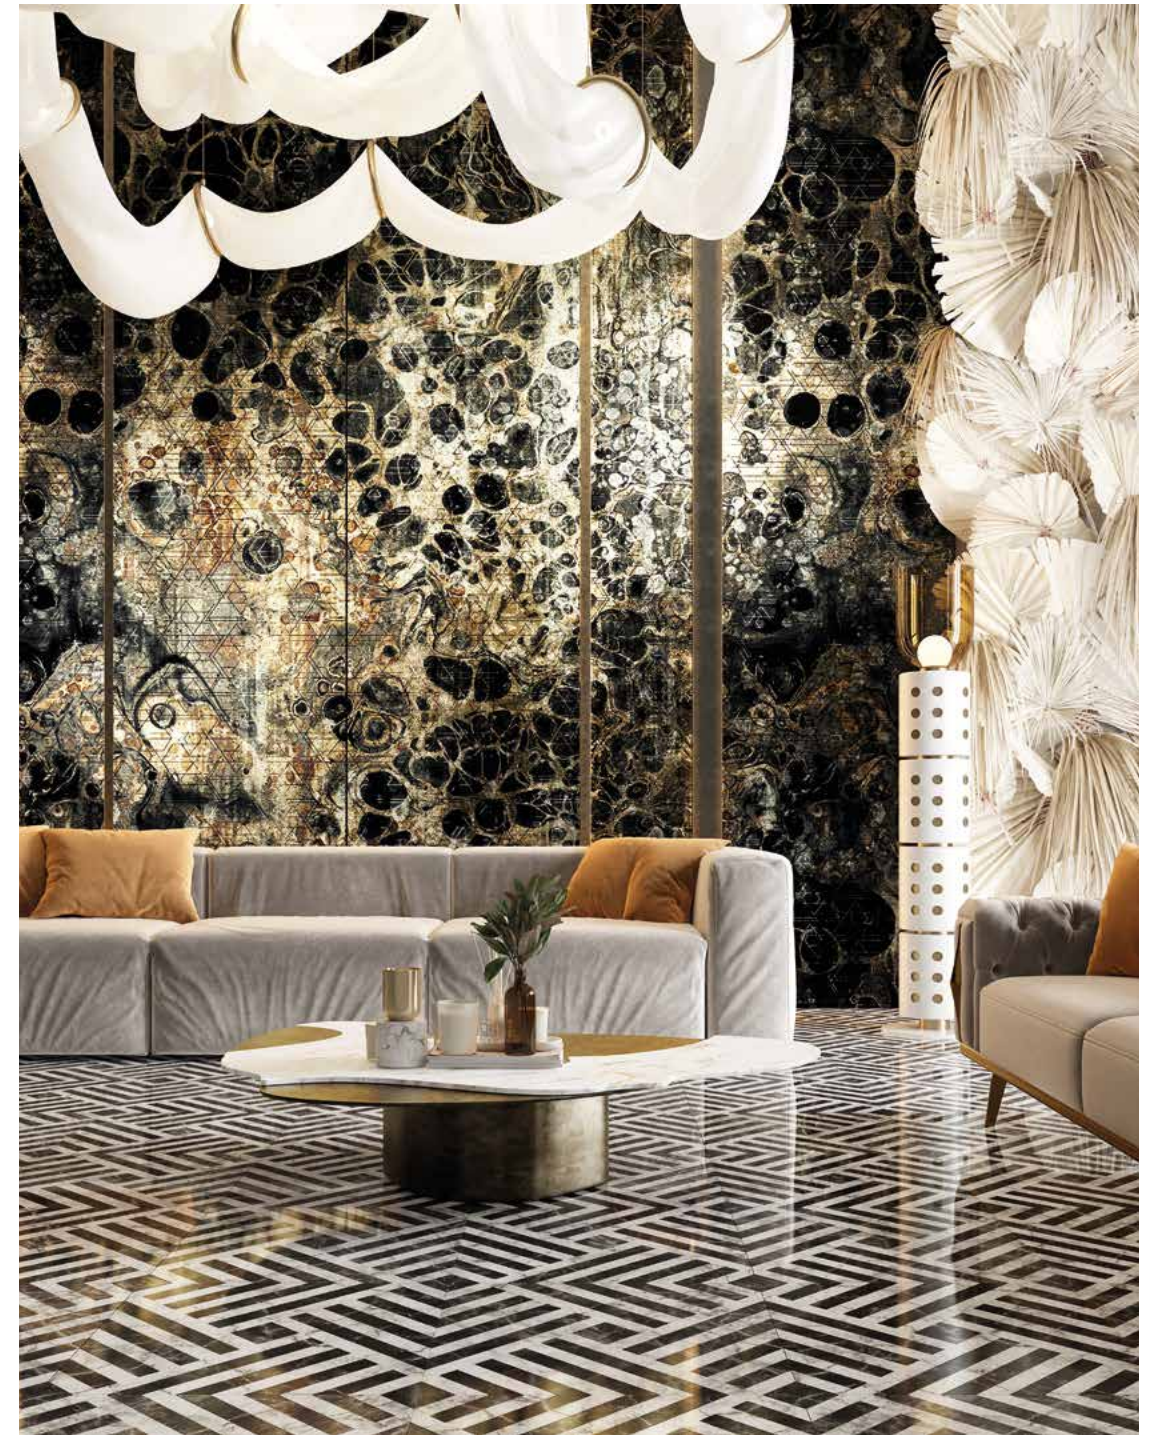

Fluidity

COLLECTION
Goldenwall 2023

DESIGNER
Inkiostro Bianco