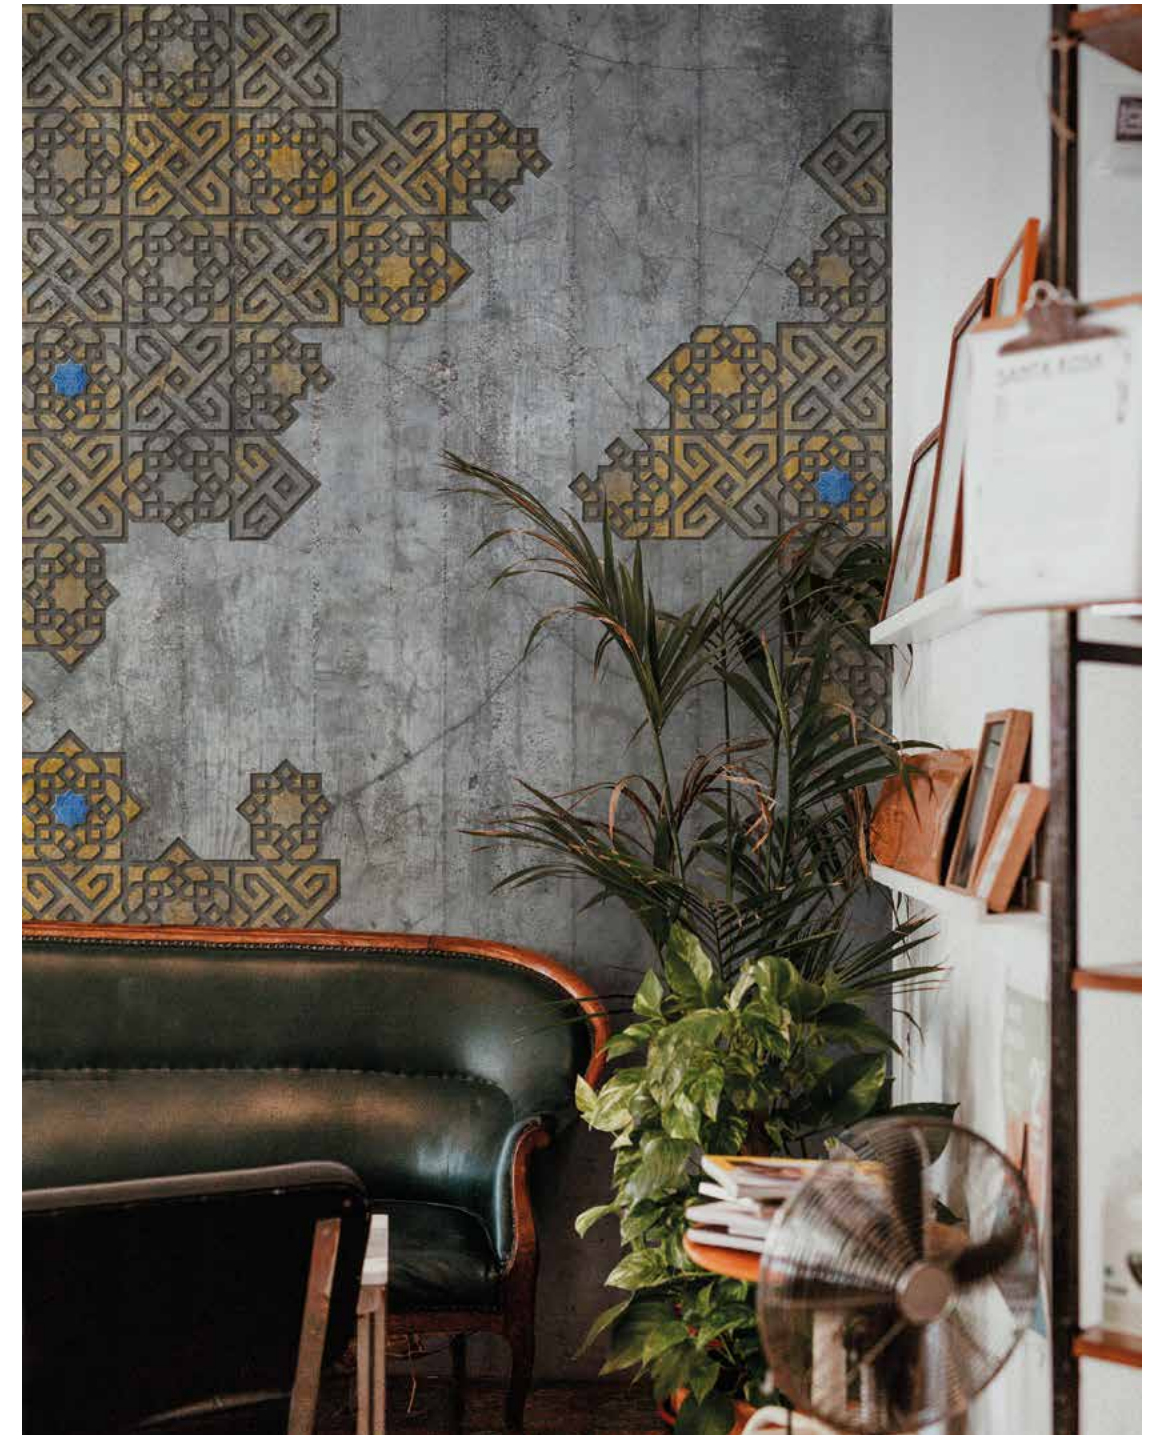

Marrakech

COLLECTION
Wallcovering Collection
2016/17

DESIGNER
Inkiostro Bianco