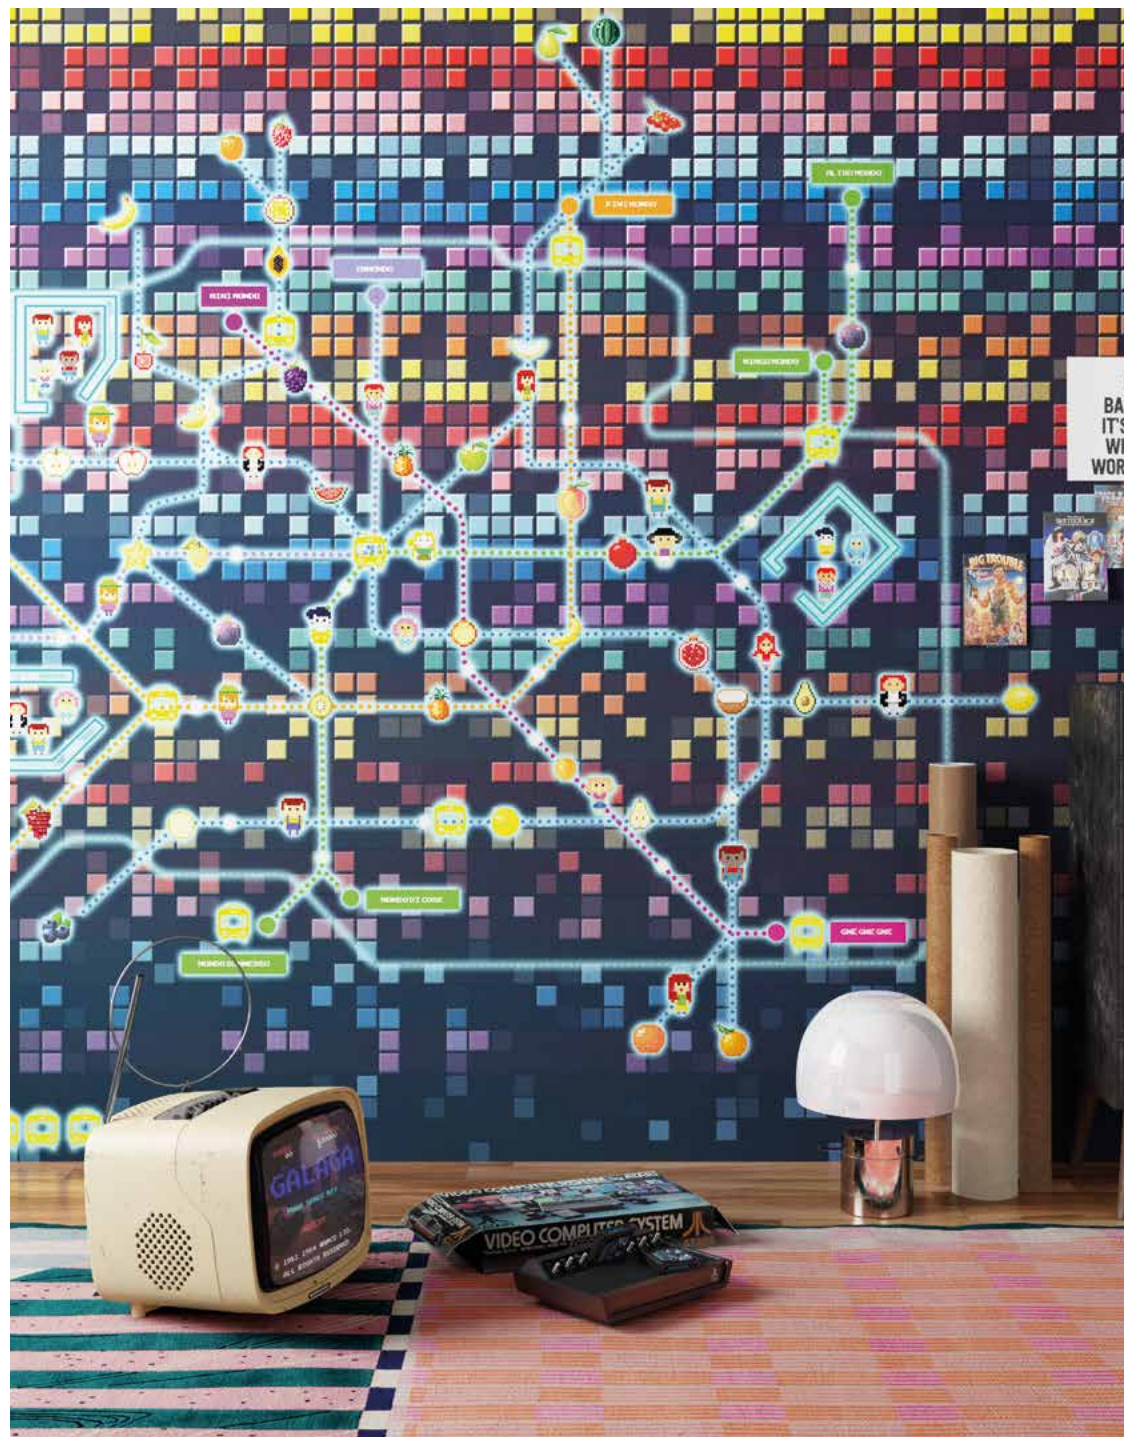

## Burkinabe

COLLECTION  
ART-AI Collection

DESIGNER  
Giuliano Ravazzini

Available on: vinyl wallpaper, EQ•dekor, Raw, Tela®

INKARNR2101

197