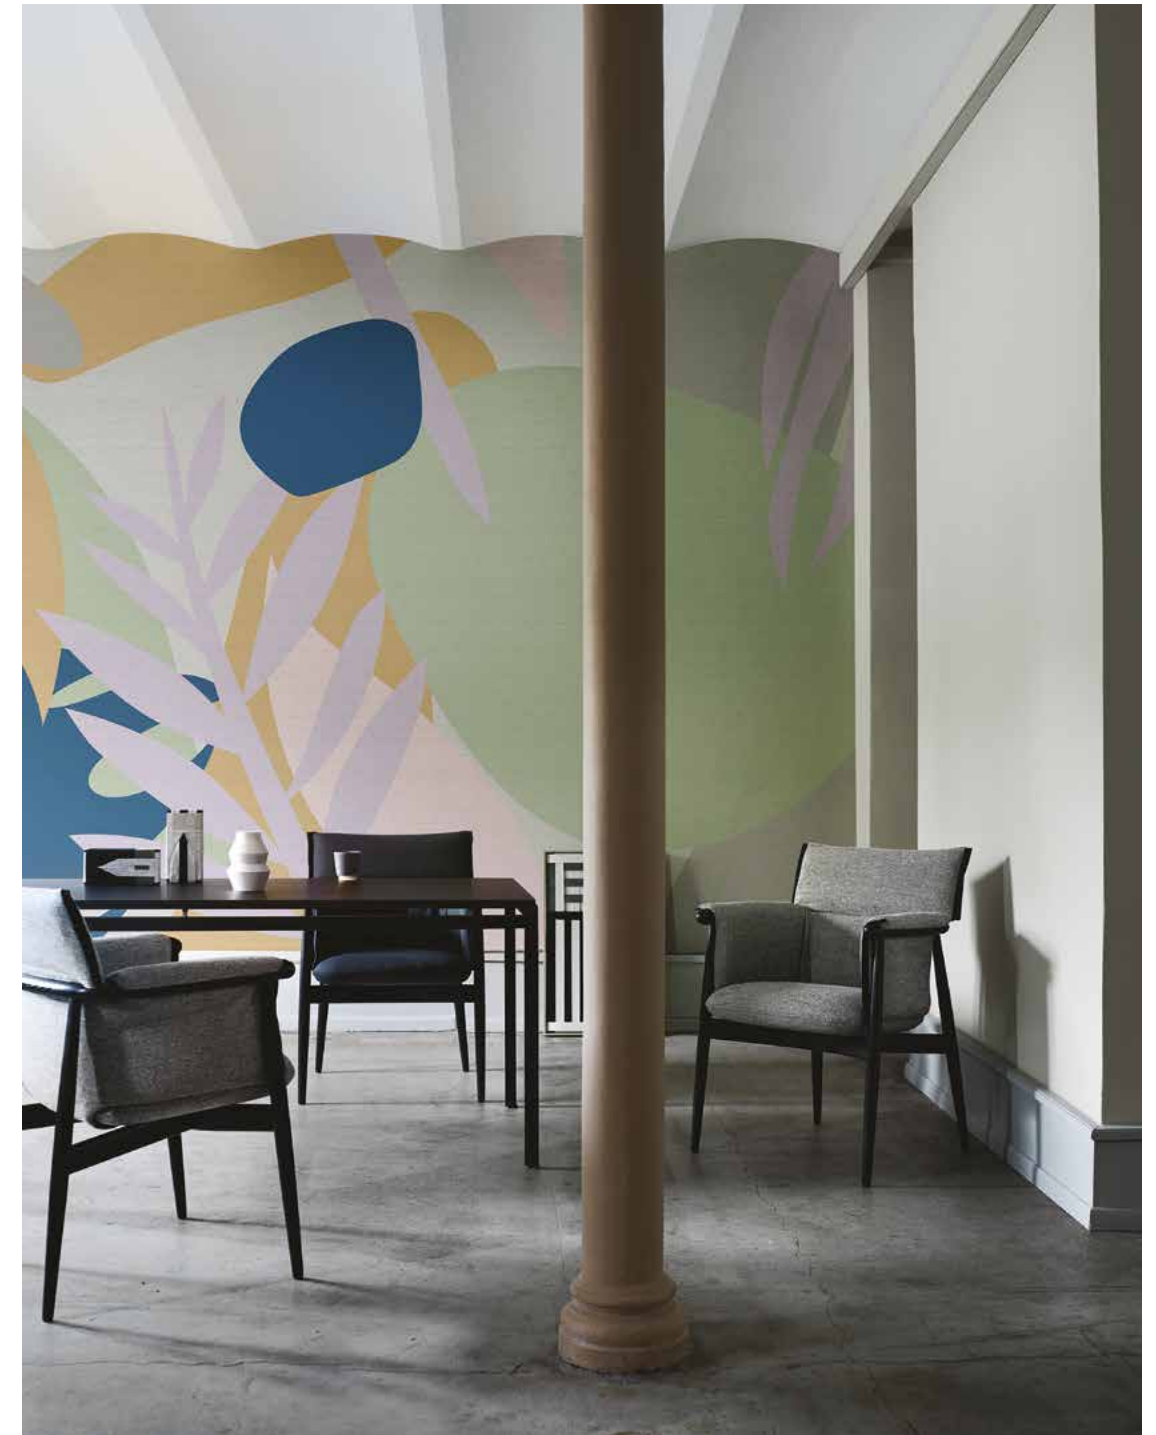

Messy Jungle

COLLECTION
Natural Beauty

DESIGNER
Inkiostro Bianco