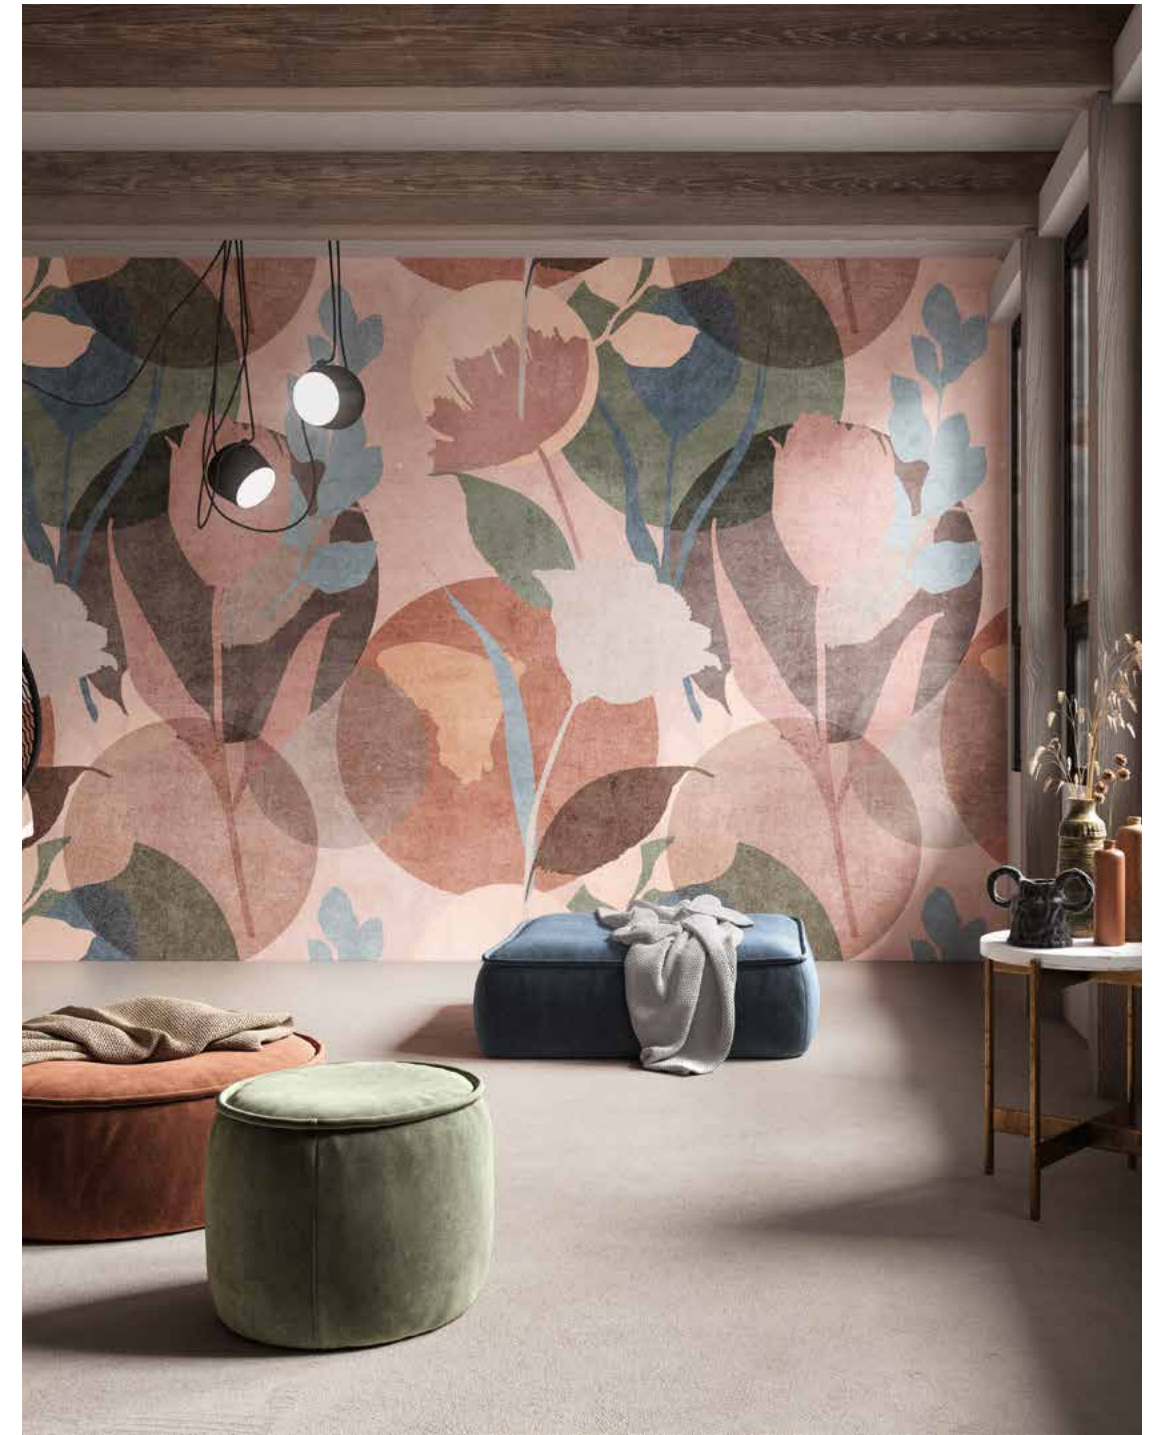

Silhouette

COLLECTION
SKETCHBOOK Collection

DESIGNER
Inkiostro Bianco