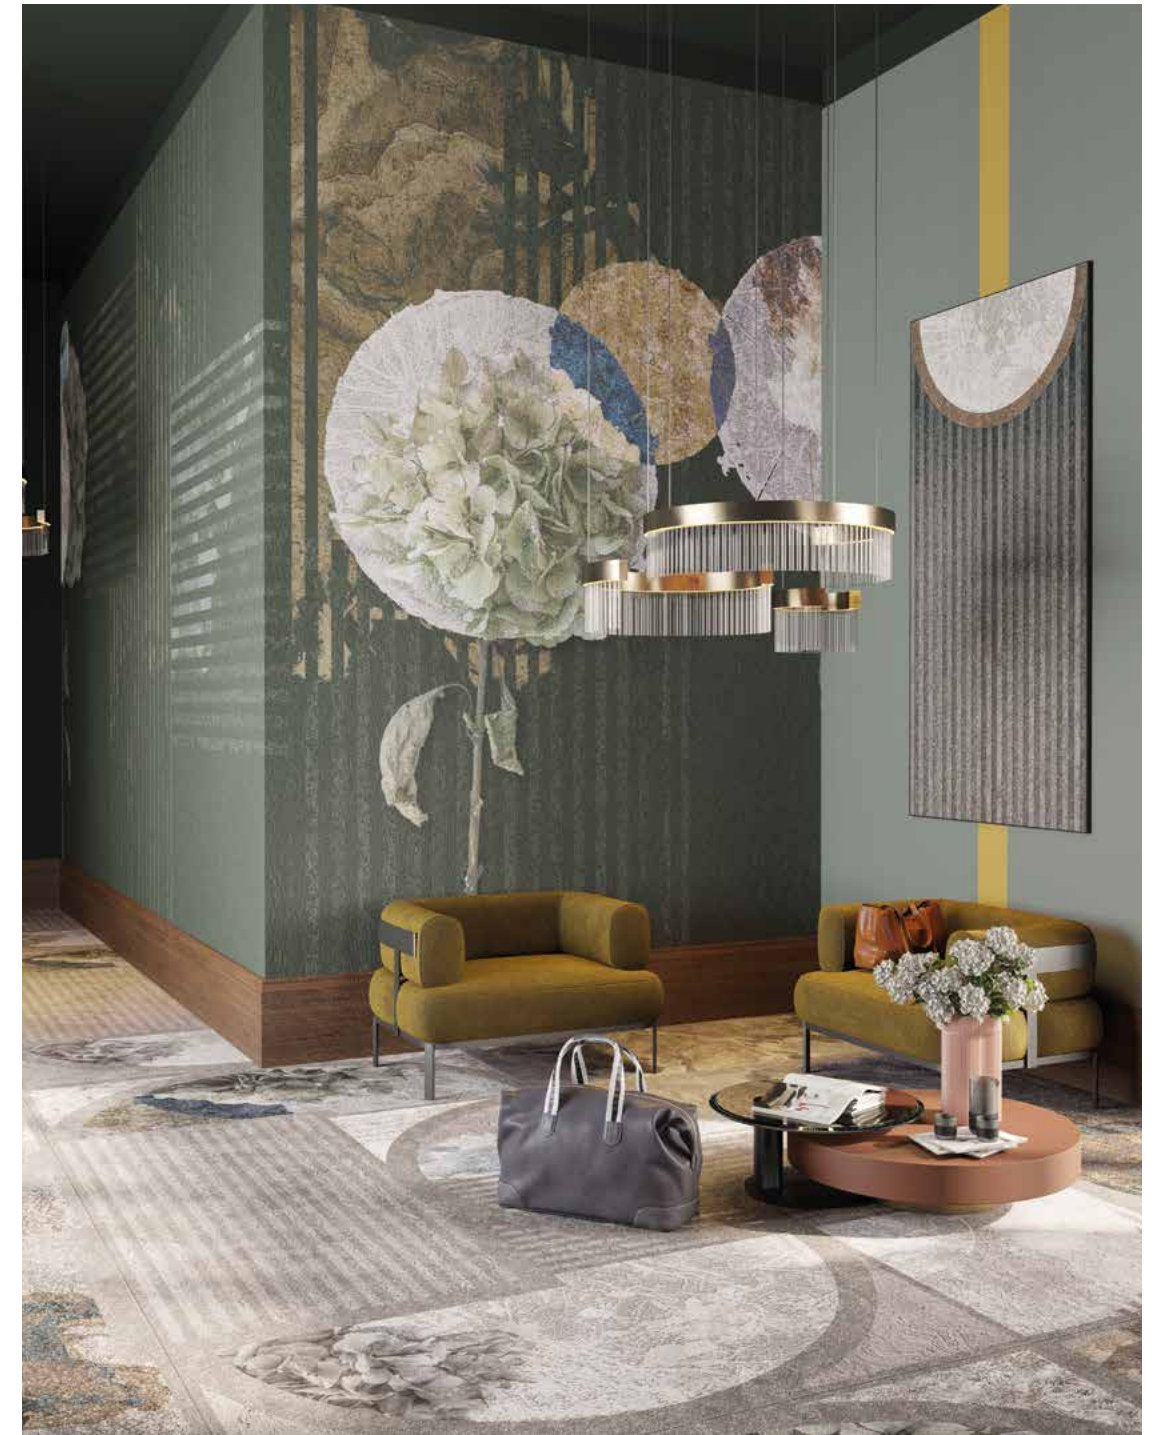

Mirabilis

COLLECTION
Travelogue

DESIGNER
Inkiostro Bianco