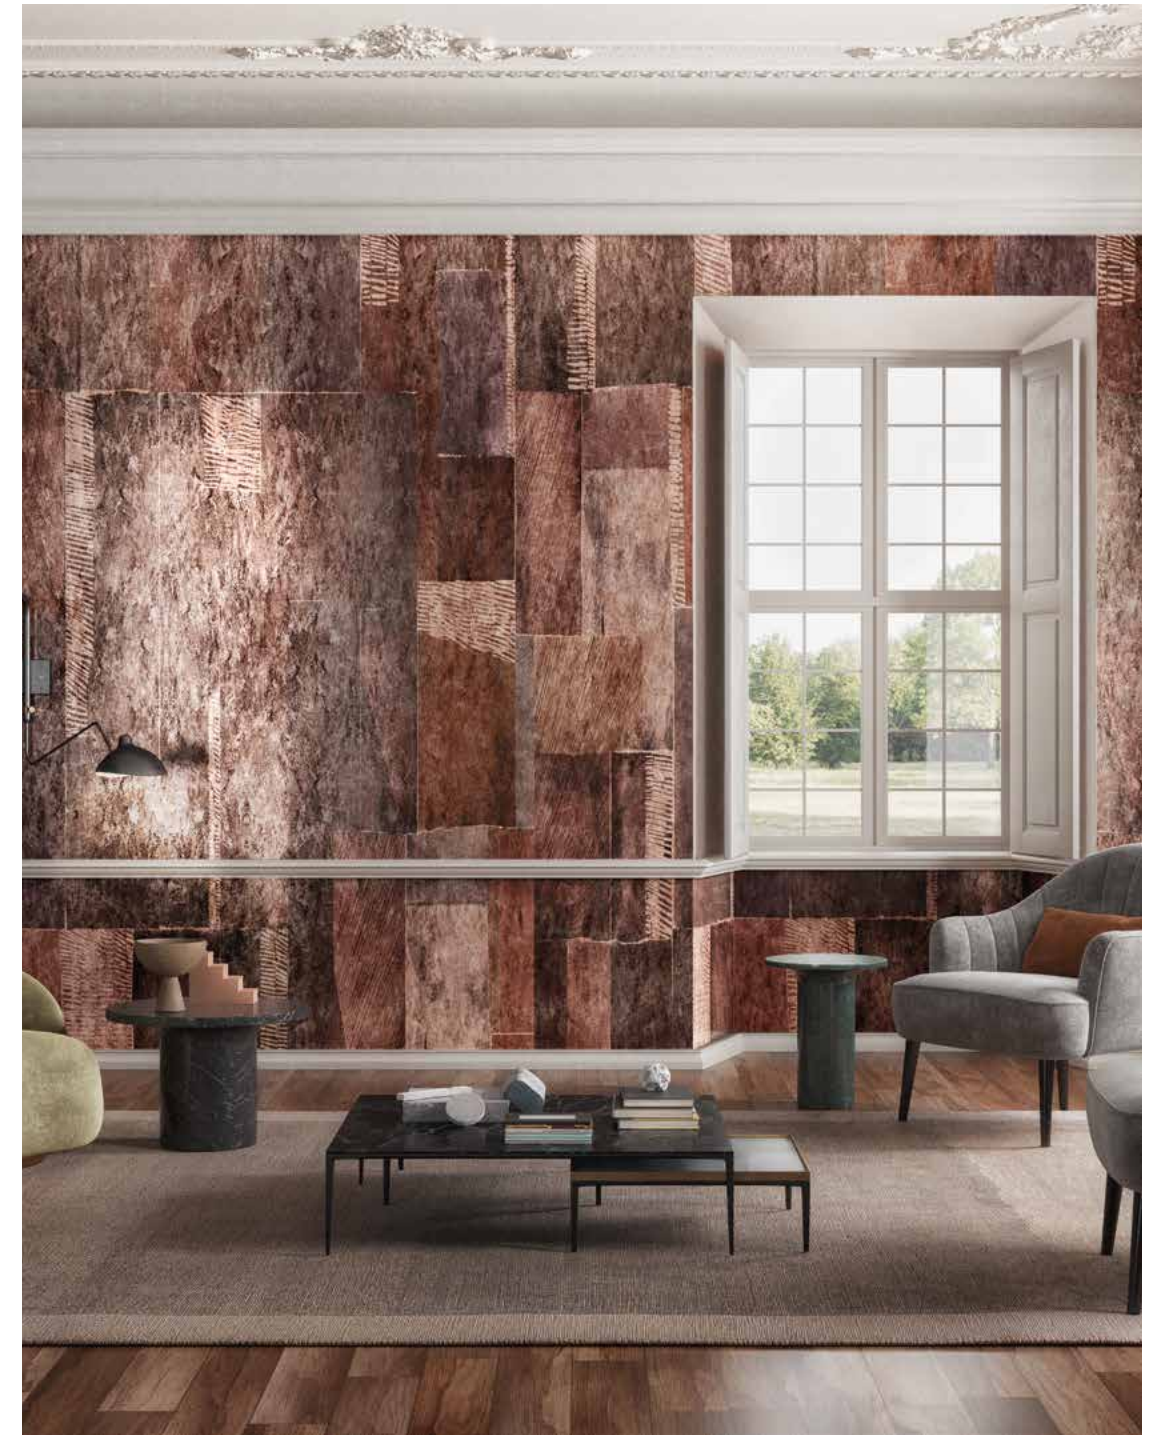

L U X U R Y

Antilia

COLLECTION
Goldenwall 2020

DESIGNER
Studio Zero

Available on: Goldenwall wallcoverings

INKUAGF2004

INKUAGF2003