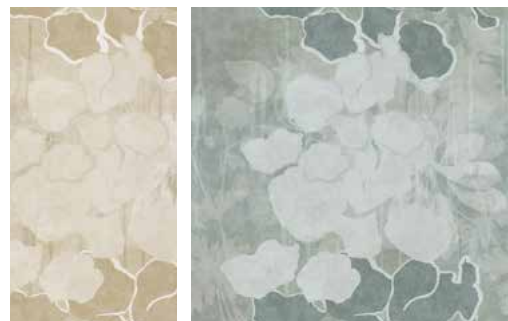

## Maxiflower

COLLECTION  
White Paper

DESIGNER  
Inkiostro Bianco

Available on: vinyl wallpaper, EQ•dekor, Raw, Tela®

INKNVUN2401 INKNVUN2402