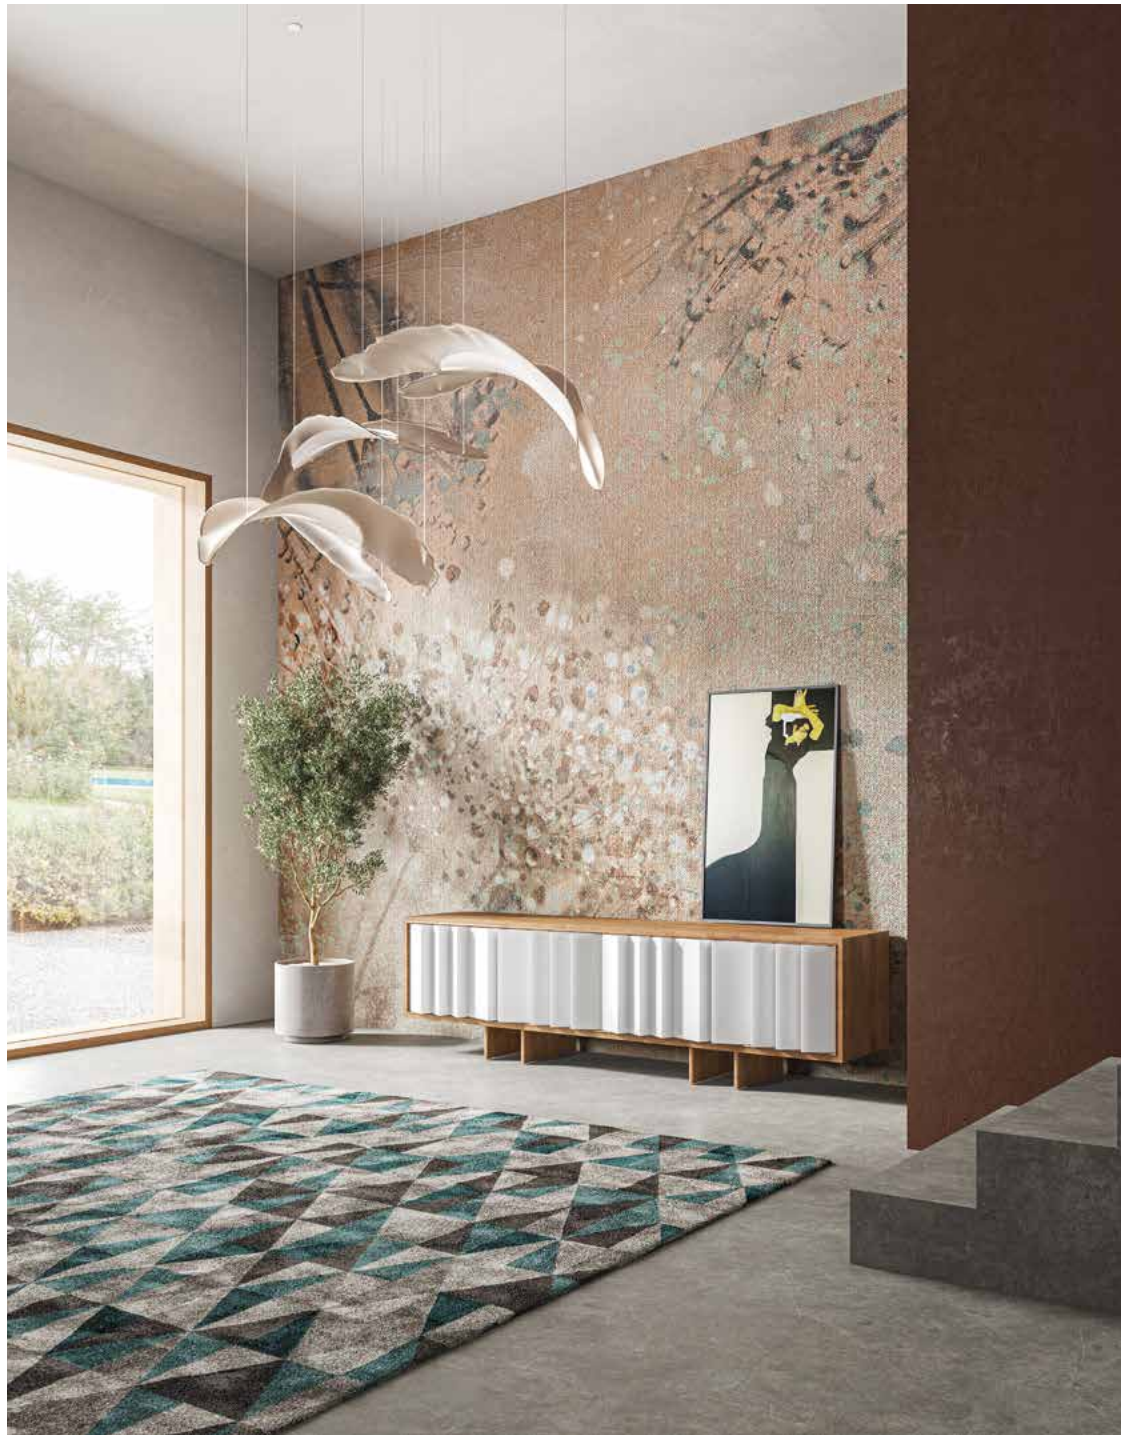

## Soulmate

COLLECTION  
Flow

DESIGNER  
Giorgia Ricci

Available on: vinyl wallpaper, EQ•dekor, Raw, Tela®

INKOCEG2301

111