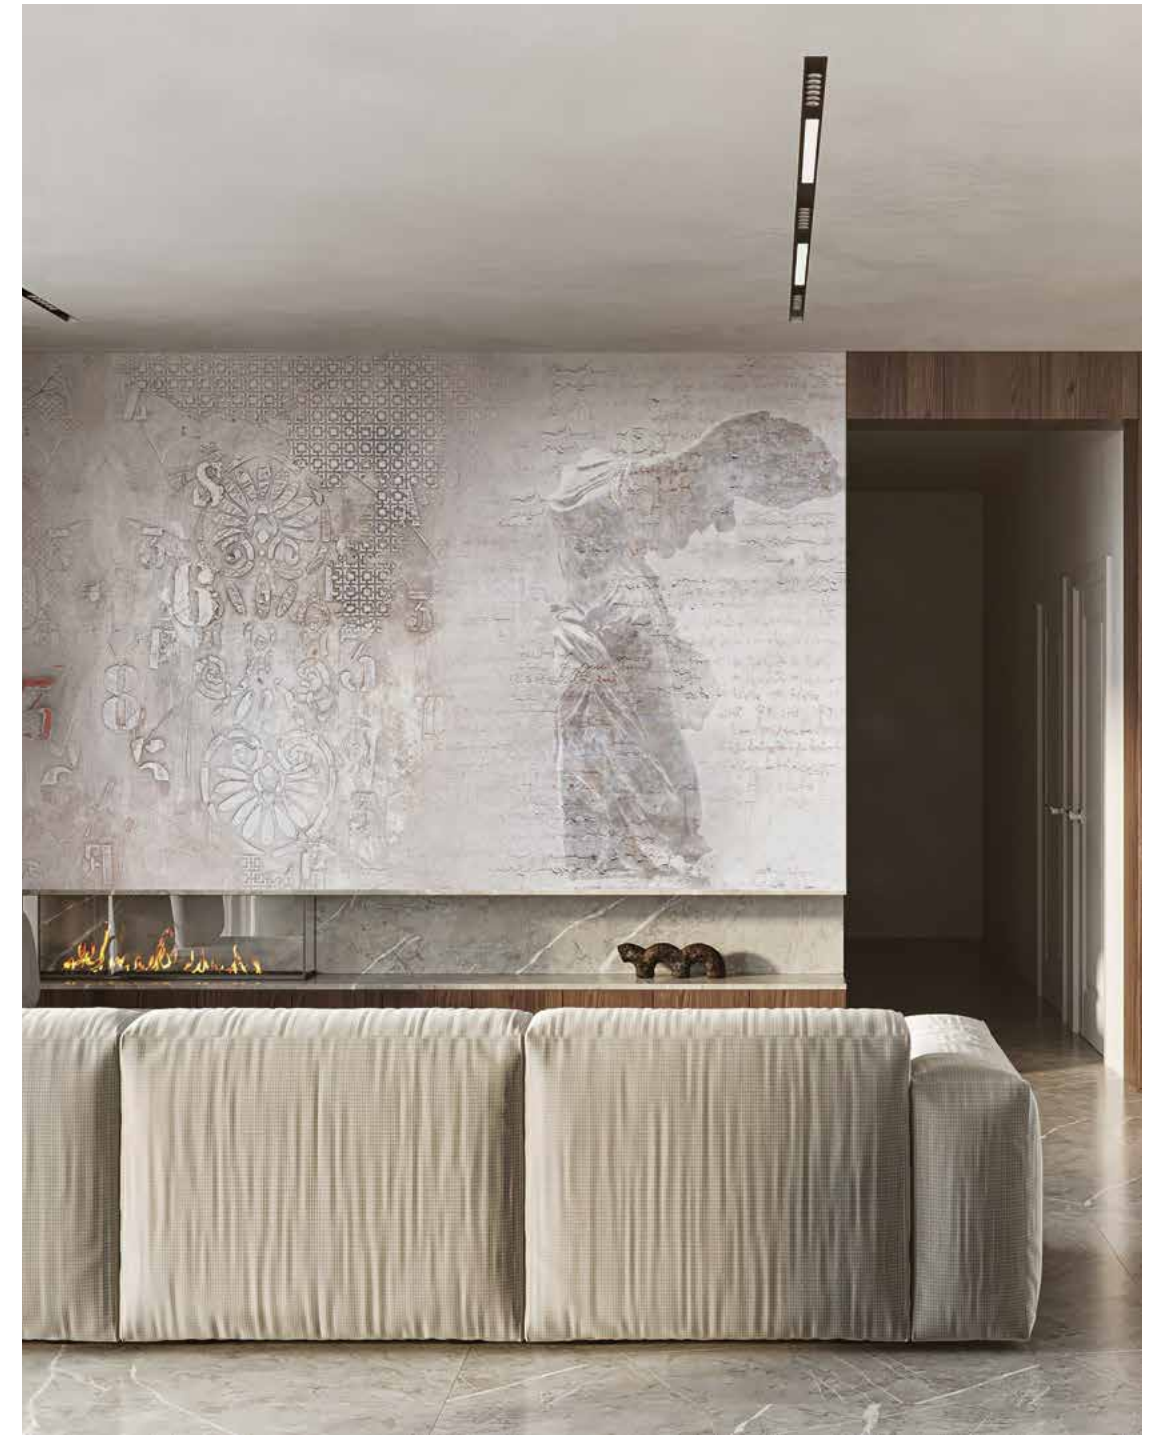

Niche

COLLECTION
Collection 2014

DESIGNER
Cosimo Andrisano