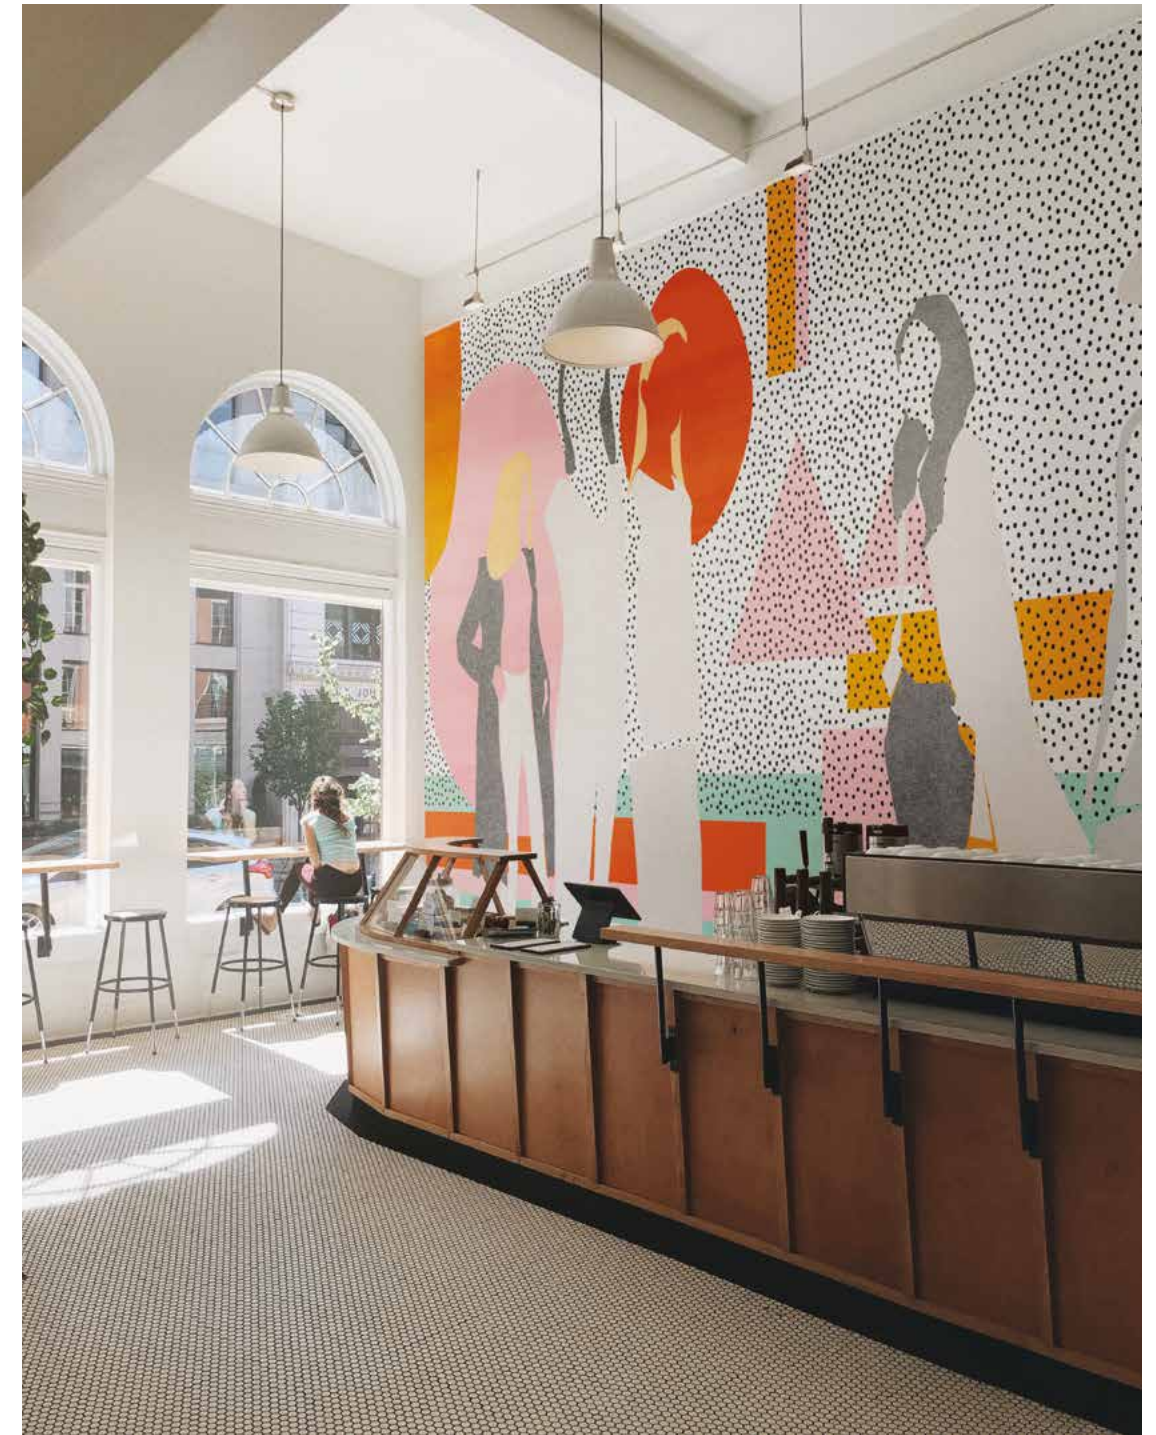

Simplescape

COLLECTION
SKETCHBOOK Collection

DESIGNER
Inkiostro Bianco