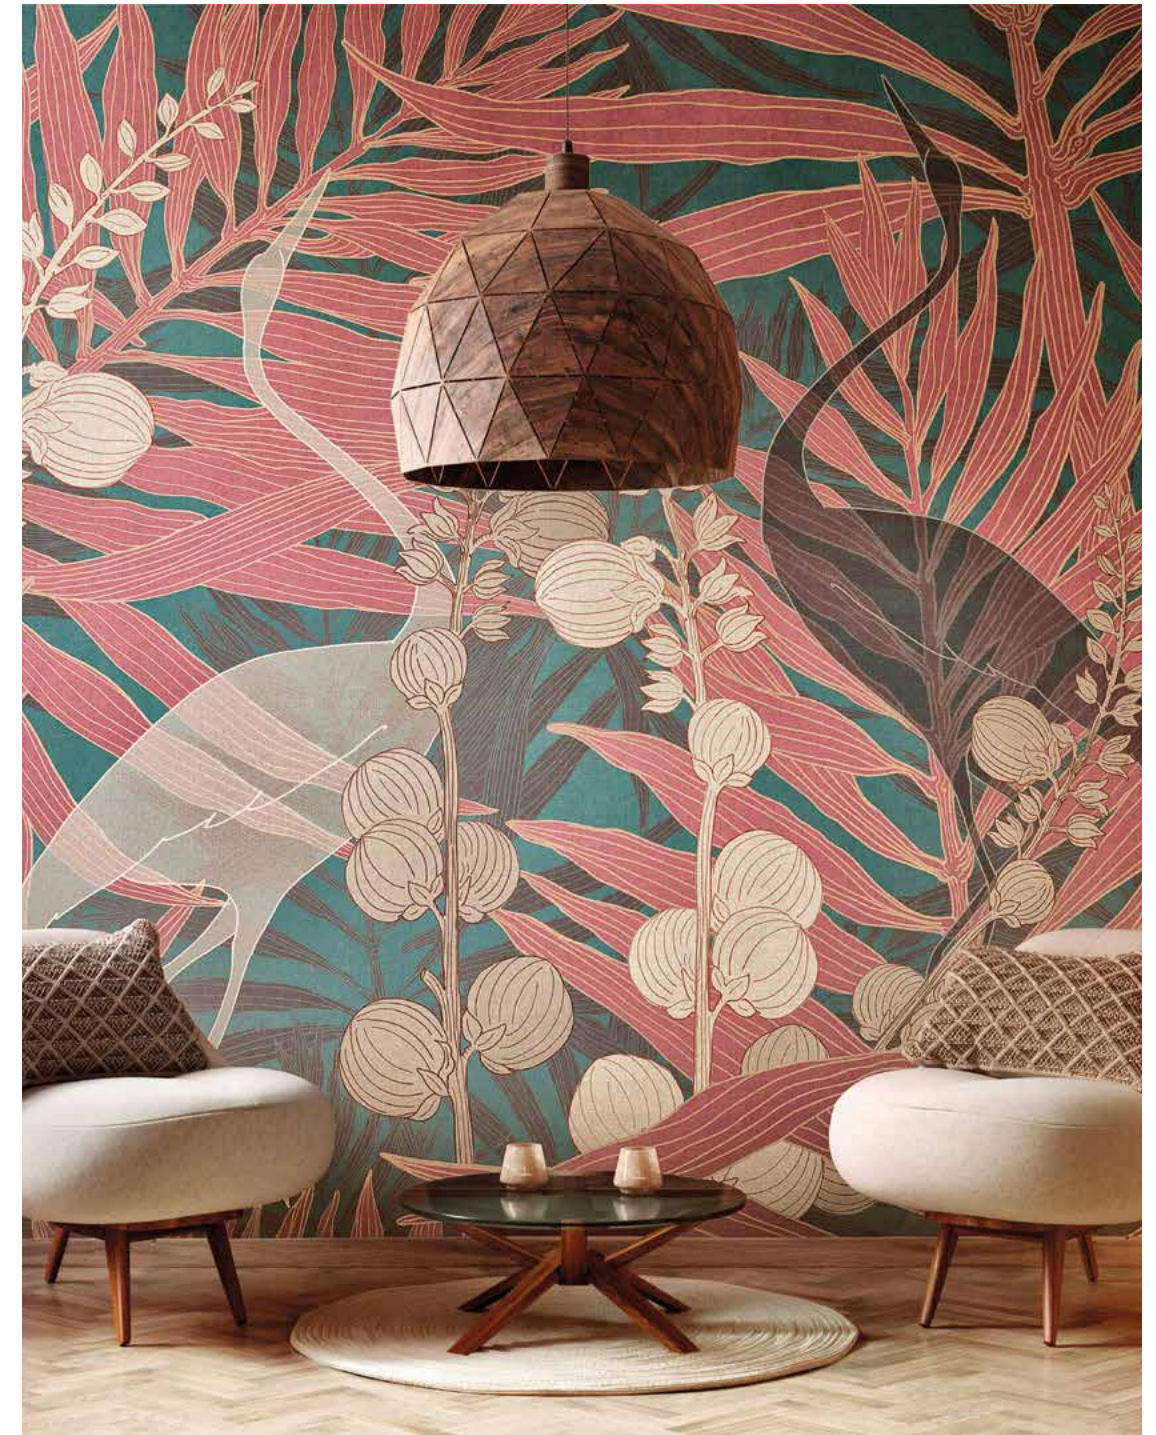

Morning dew

COLLECTION
SKETCHBOOK Collection

DESIGNER
Irene Martino

Available on: vinyl wallpaper, EQ•dekor, Raw, Tela®

INKAAQC2004

INKAAQC2003

INKAAQC2002

INKAAQC2001