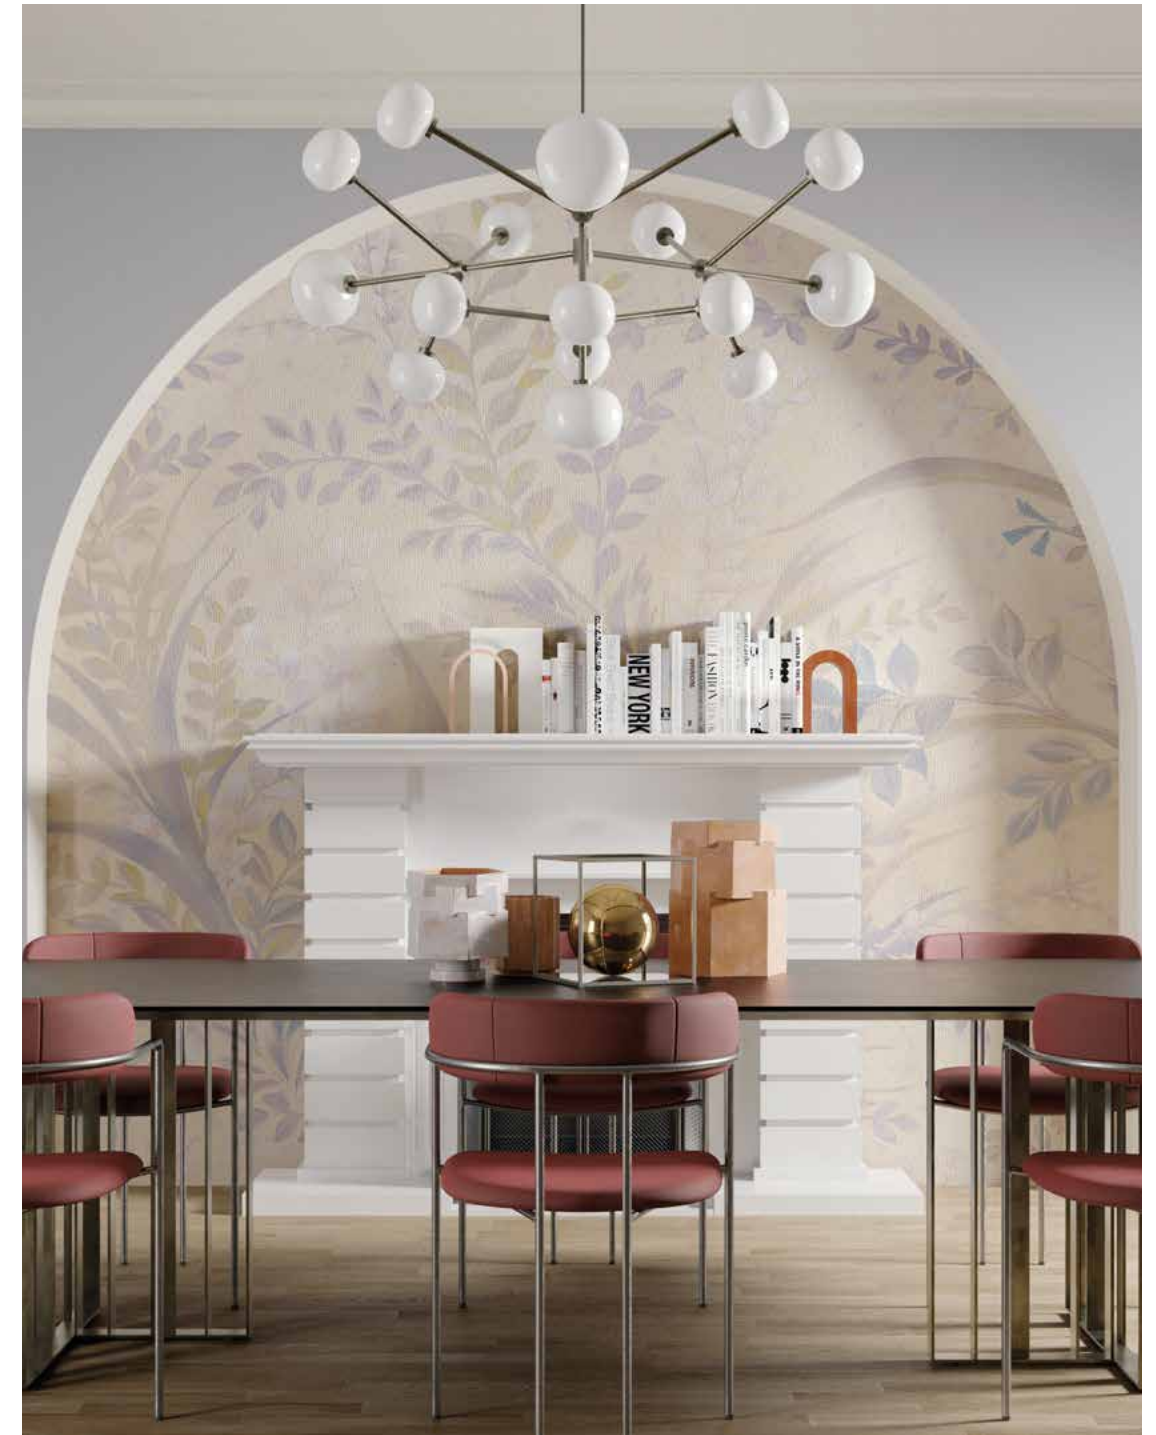

## Antik

COLLECTION  
Light and Shadows

DESIGNER  
Inkiostro Bianco

Available on: vinyl wallpaper, EQ•dekor, Raw, Tela®

INKINAA2202

INKINAA2201