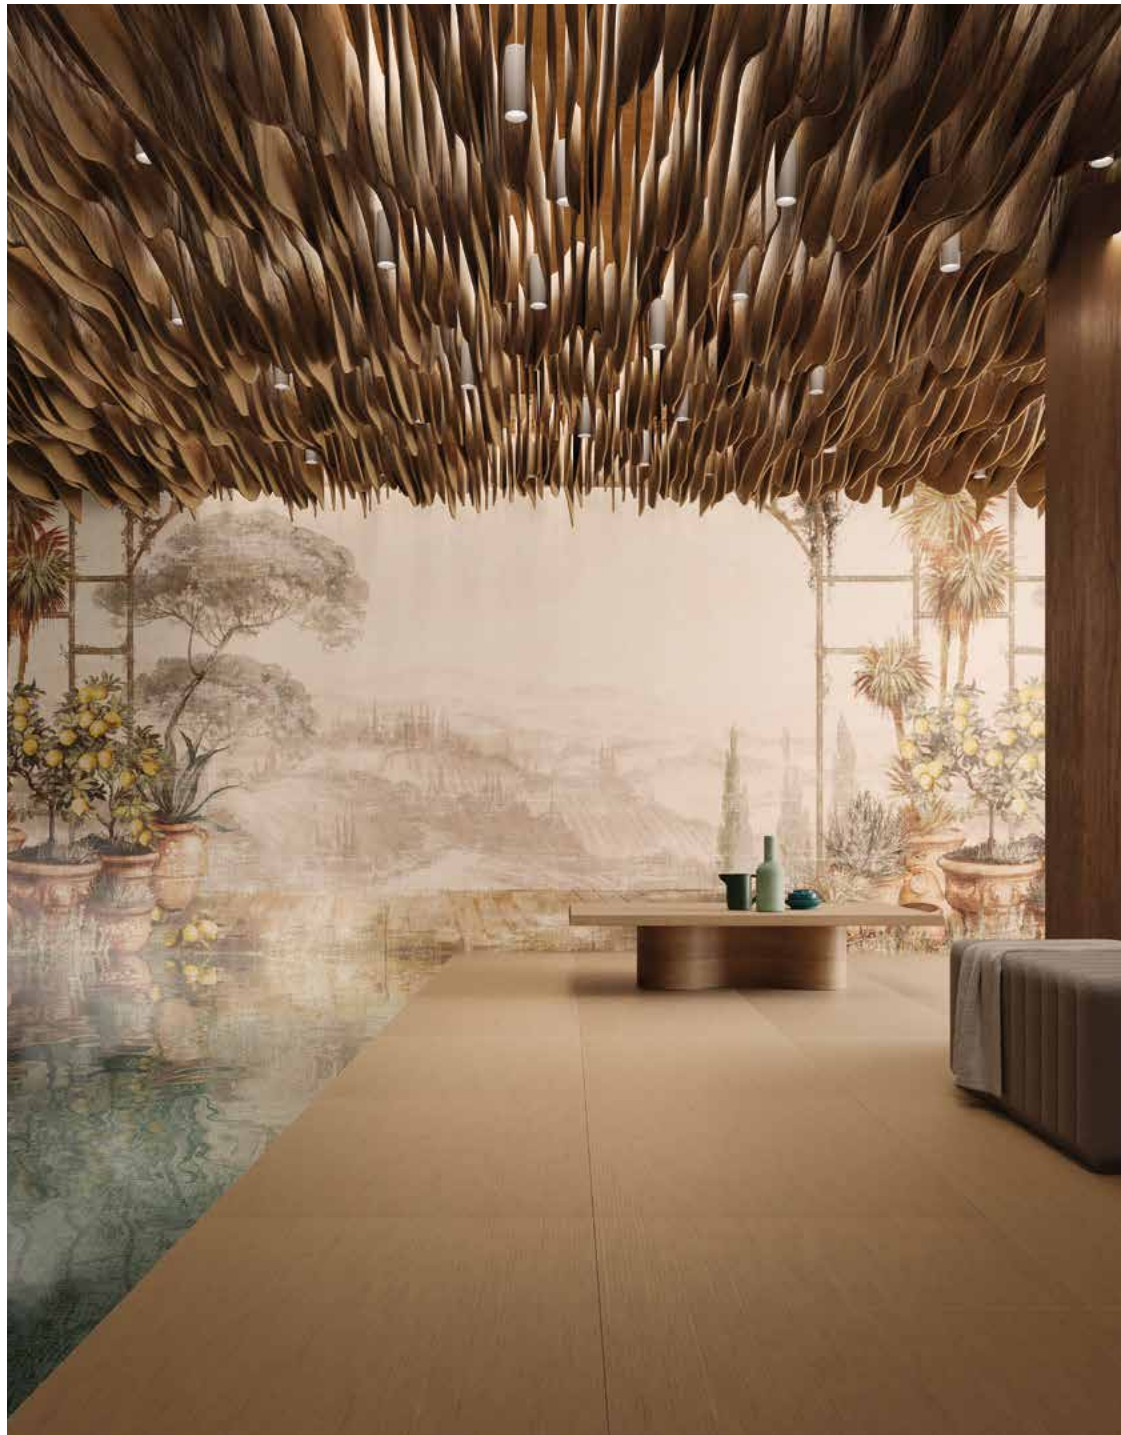

Special
edition

Toscana

COLLECTION
Viaggio in Italia

ARTIST
Gio Bressana

Available on: vinyl wallpaper, EQ•dekor, Raw, Tela®

INKIRNI2301