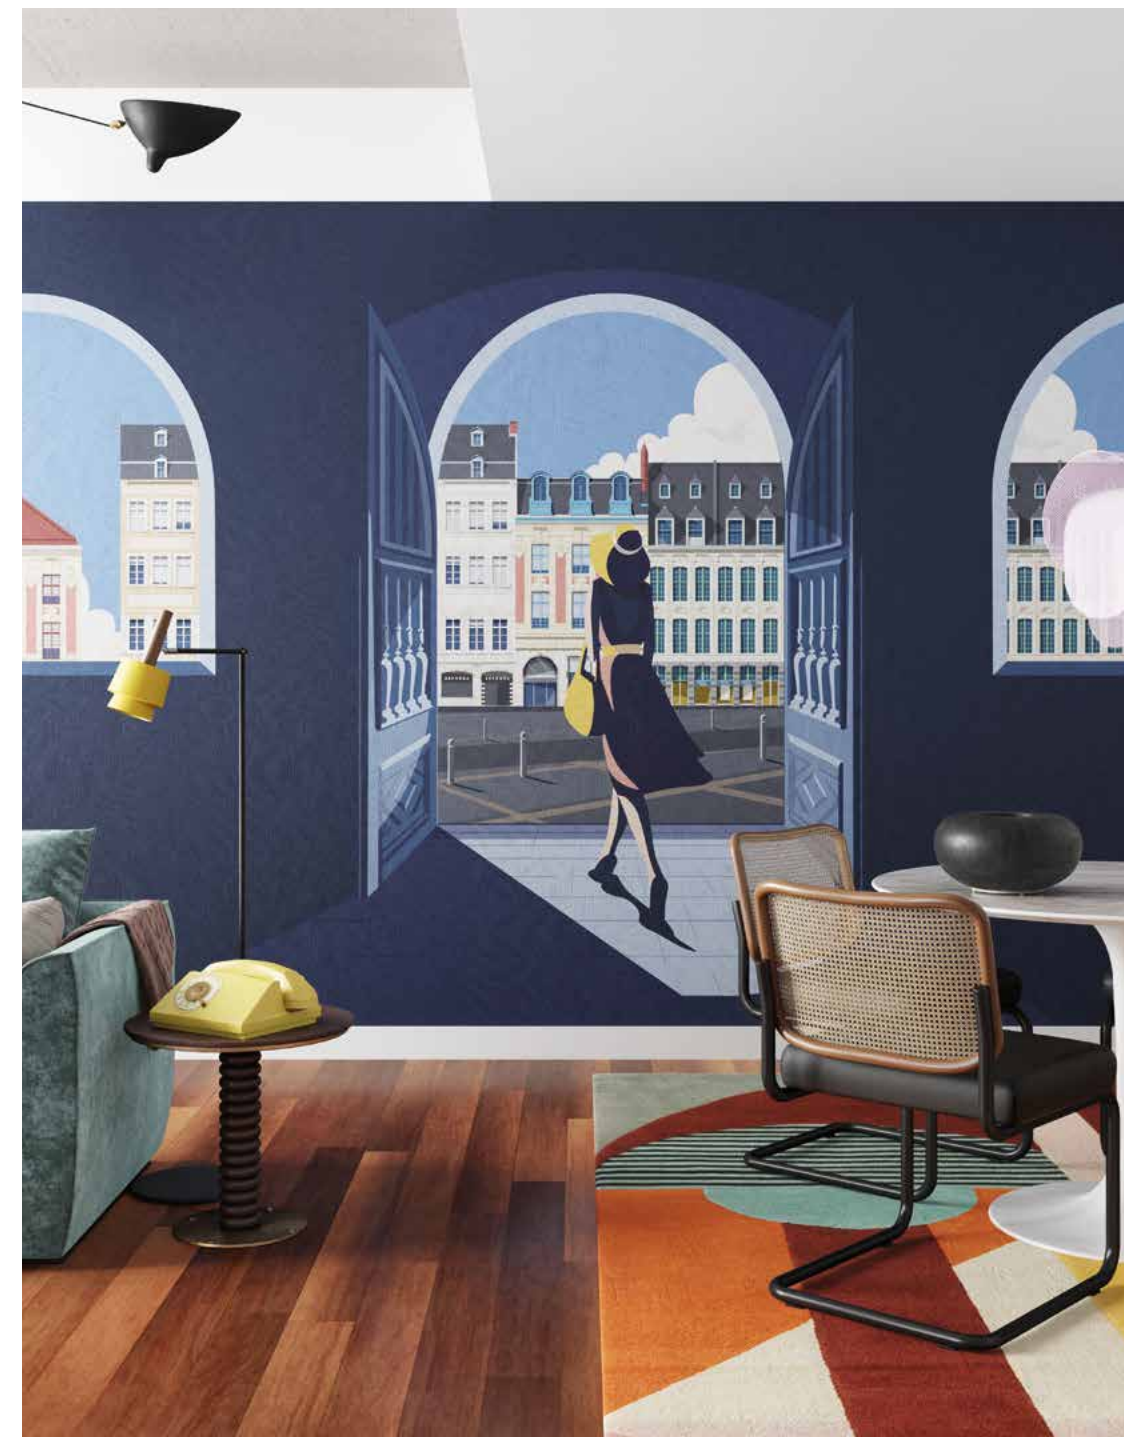

Classy

COLLECTION
Inediti Cruise Collection
Serie 04 - ARCADE

DESIGNER
Paola Orione - Casavisual