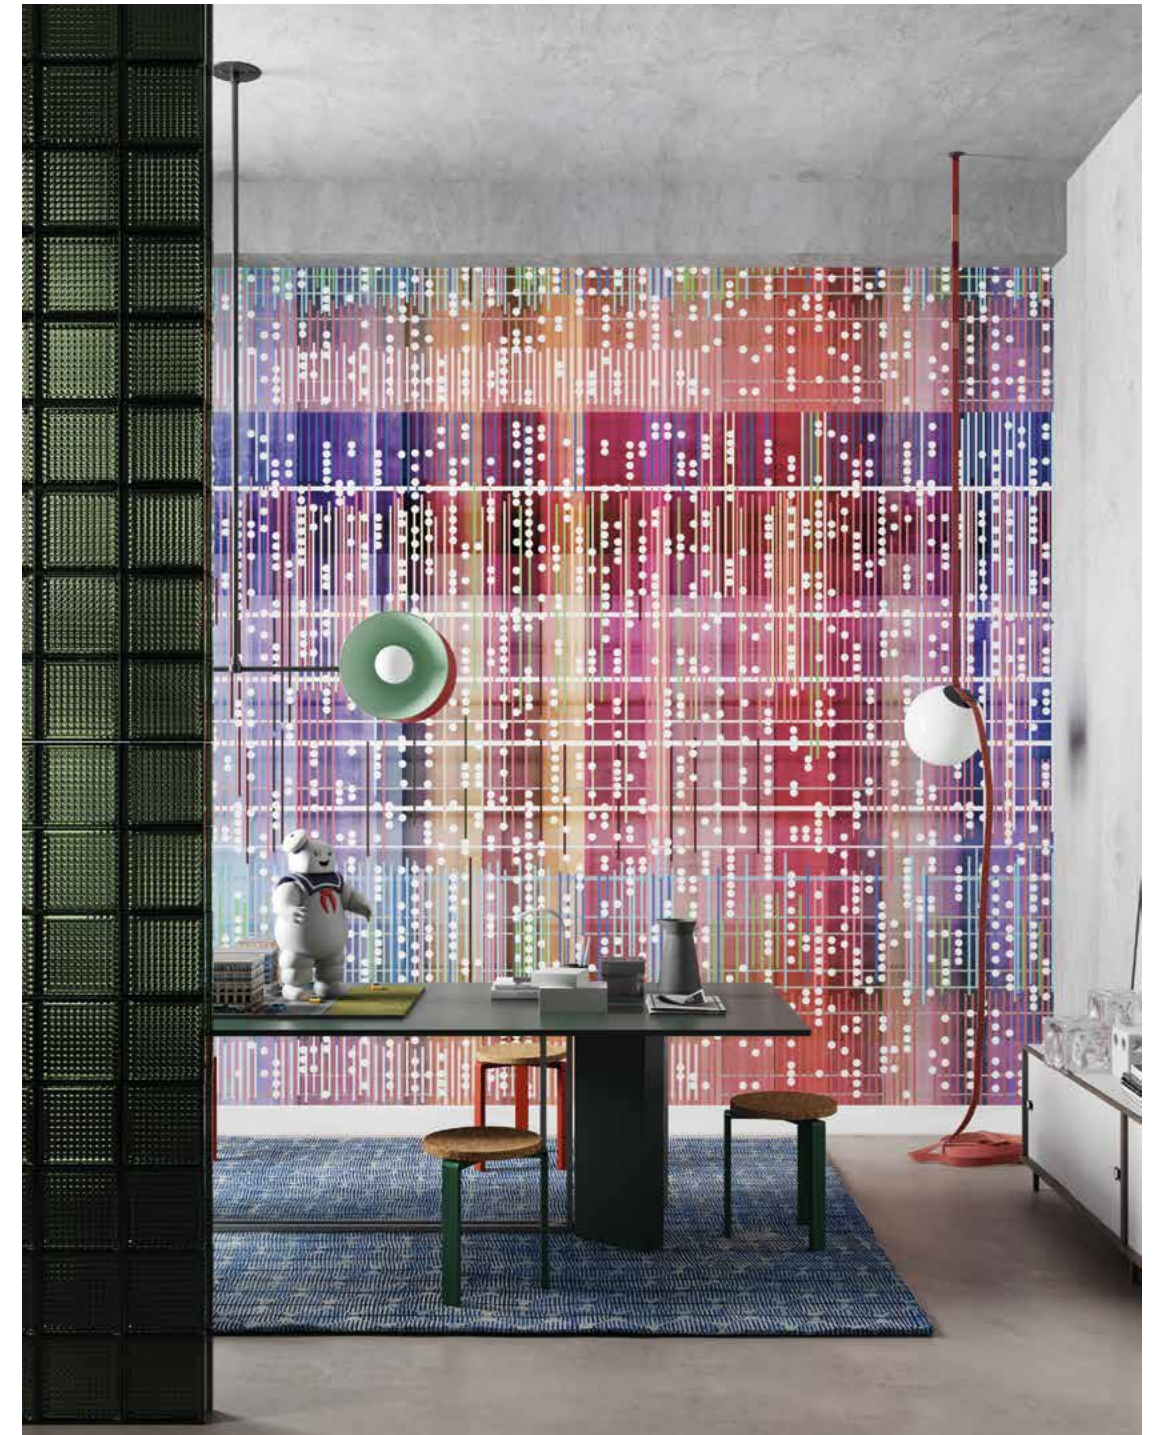

D.O.T.

COLLECTION
Inediti Cruise Collection
Serie 04 - ARCADE

DESIGNER
Inkiostro Bianco