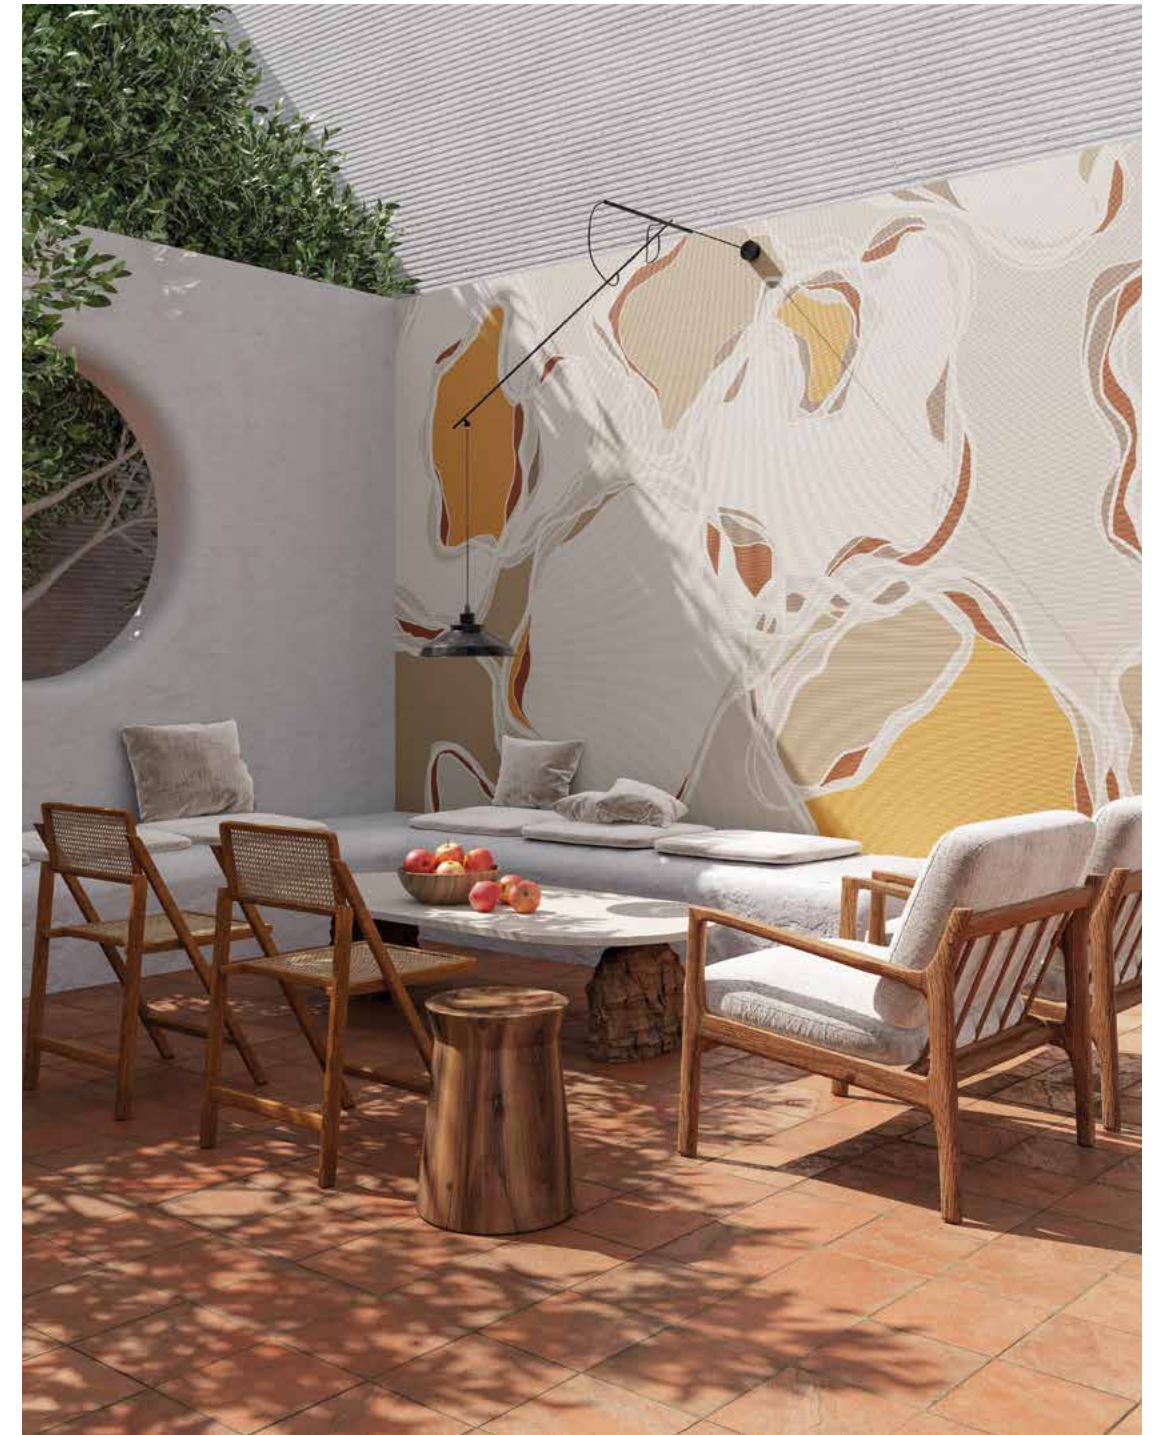

Formitex

COLLECTION
White Paper

DESIGNER
Inkiostro Bianco