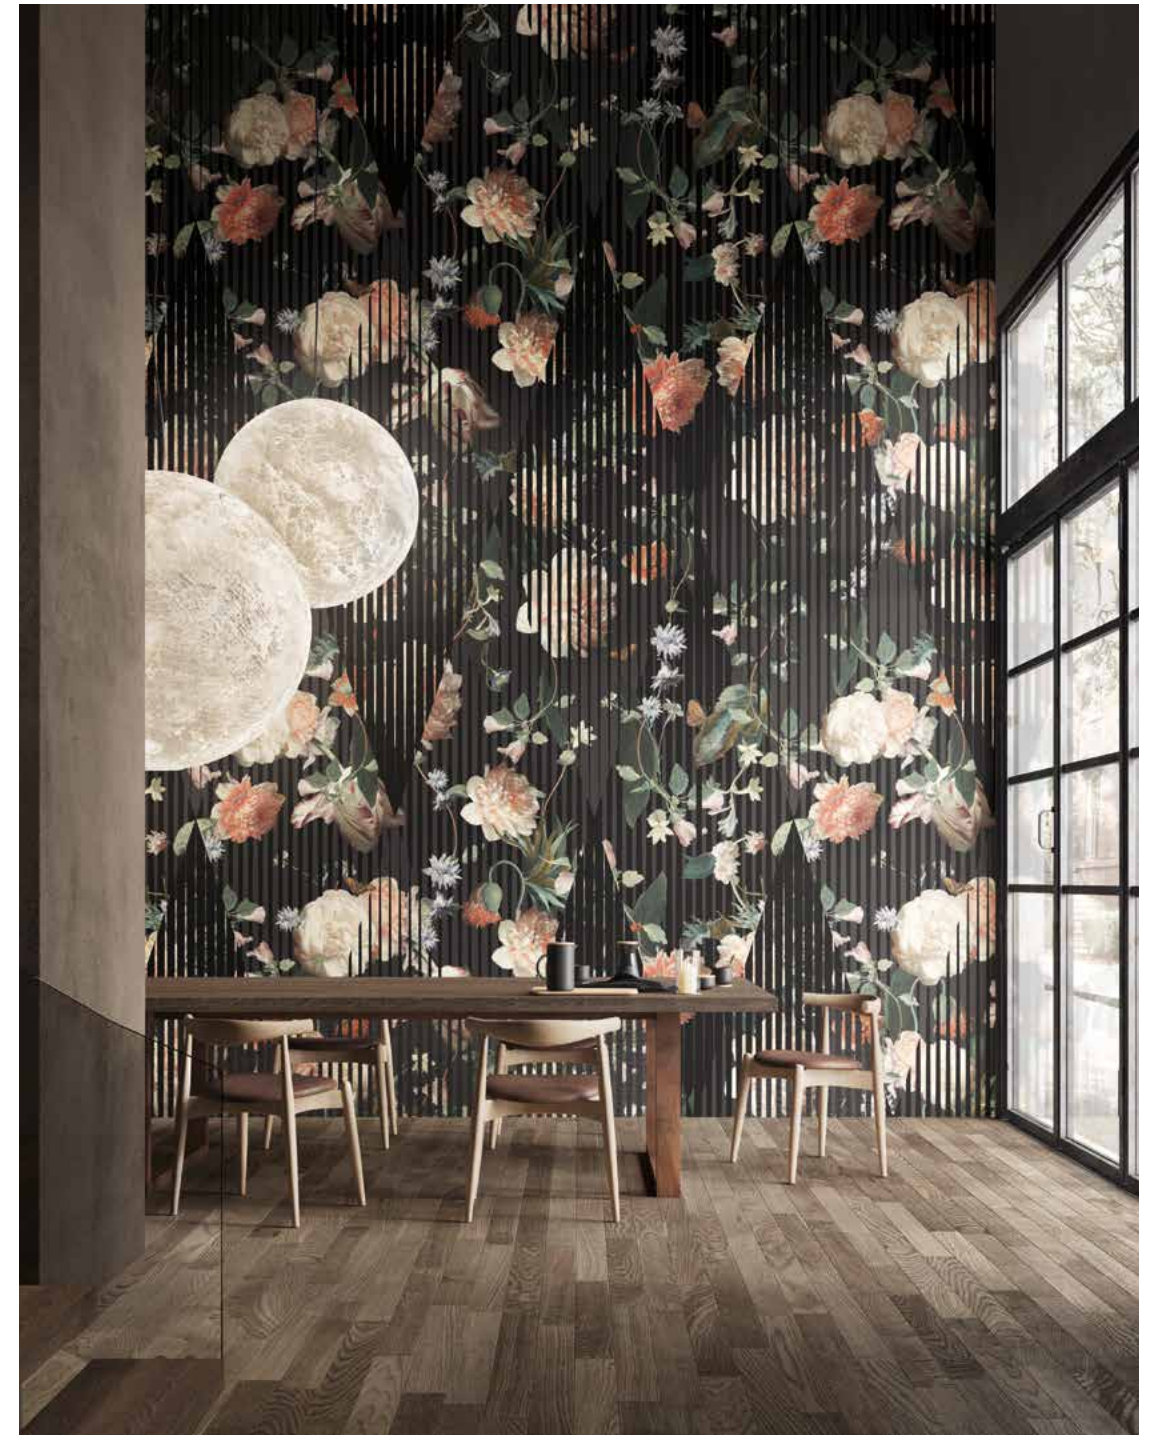

Jacqueline

COLLECTION
SKETCHBOOK Collection

DESIGNER
Giorgia Ricci