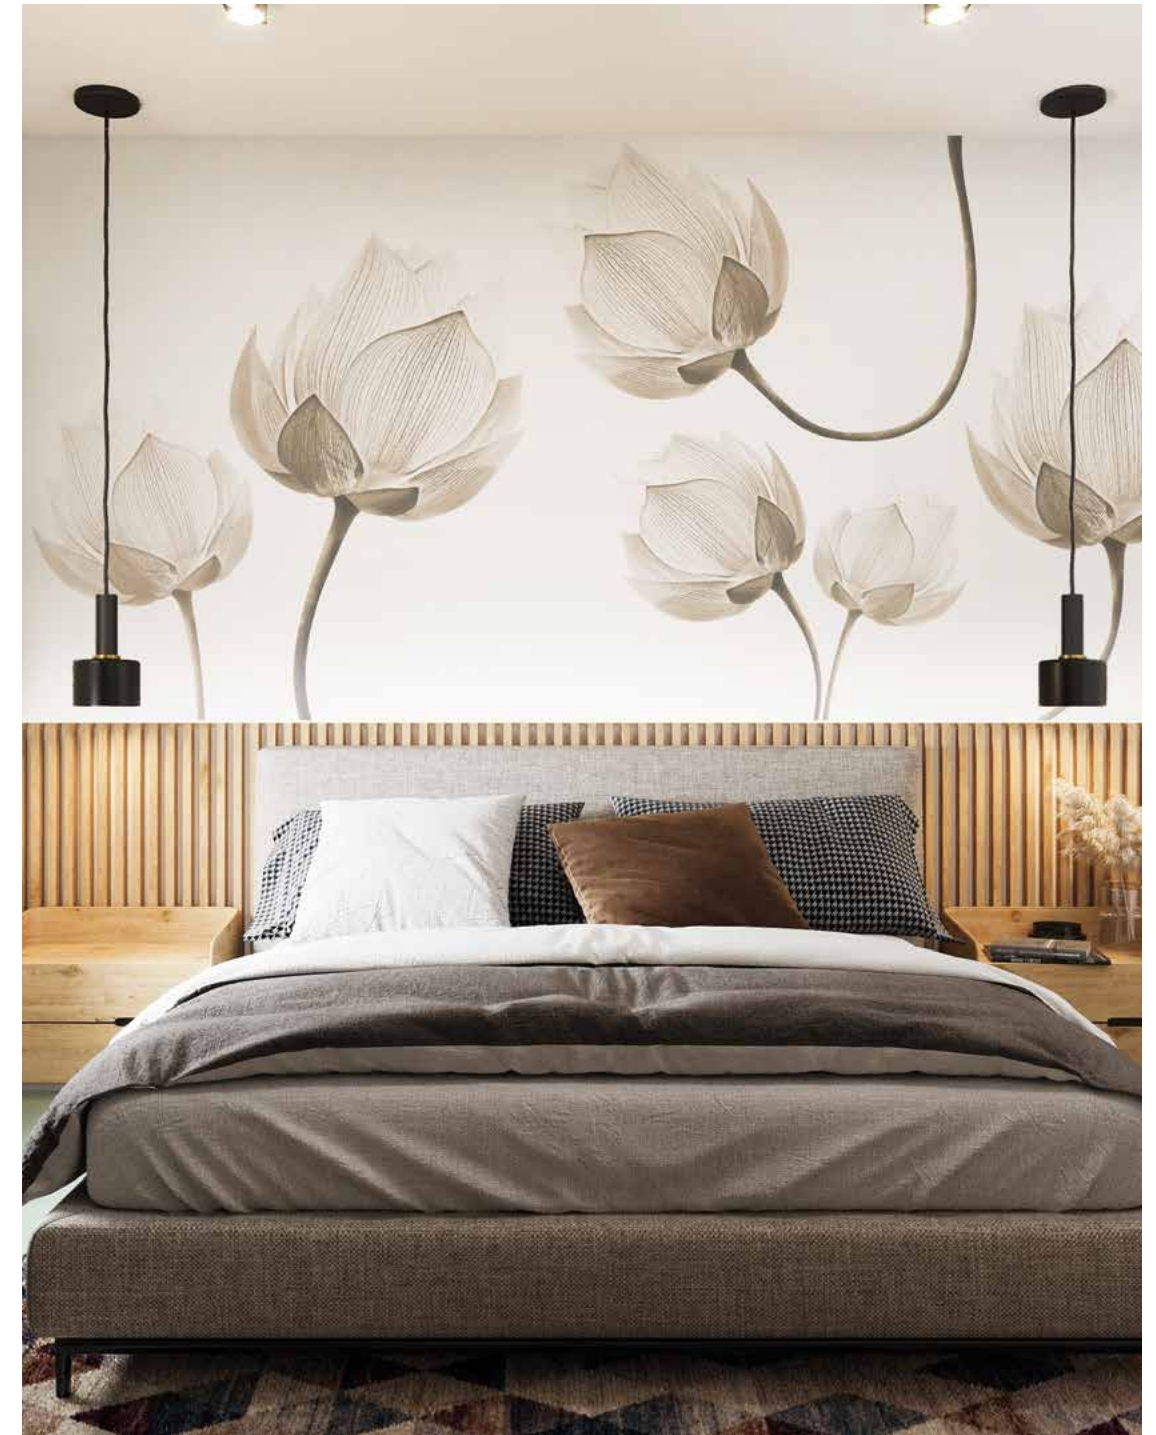

Diaphanous

COLLECTION
Collection 2013

DESIGNER
Inkiostro Bianco