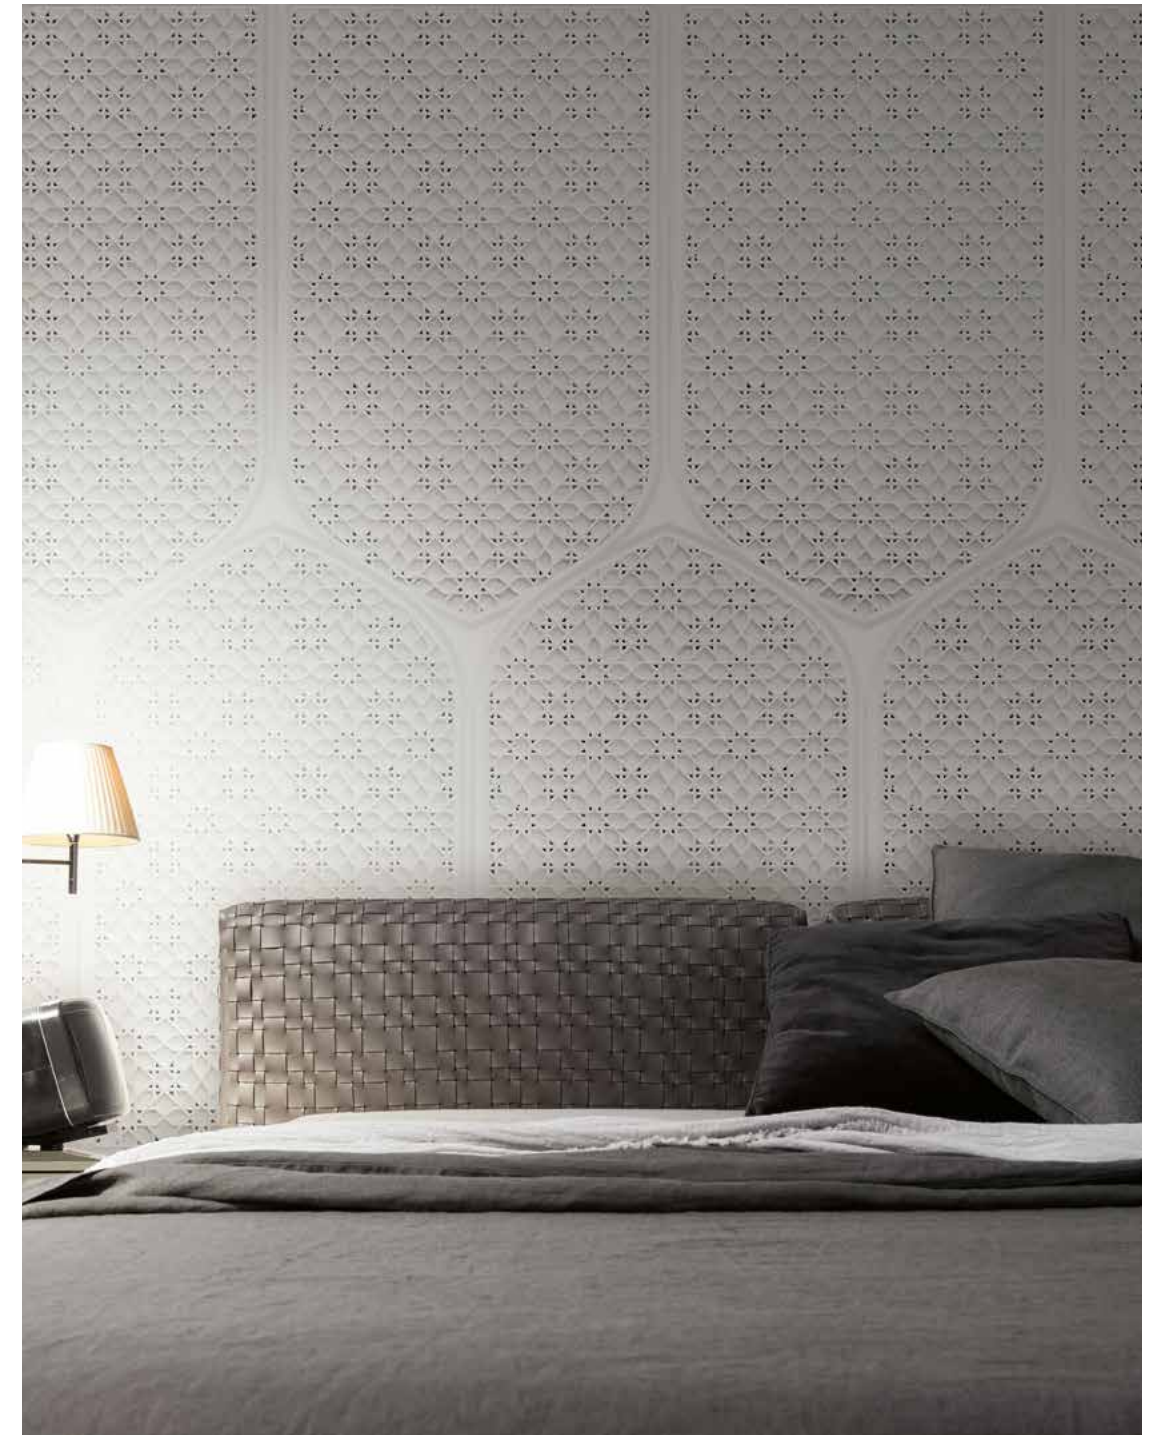

## Tangle

COLLECTION  
Collection 2014

DESIGNER  
Inkiostro Bianco

Available on: vinyl wallpaper, EQ•dekor, Raw, Tela®