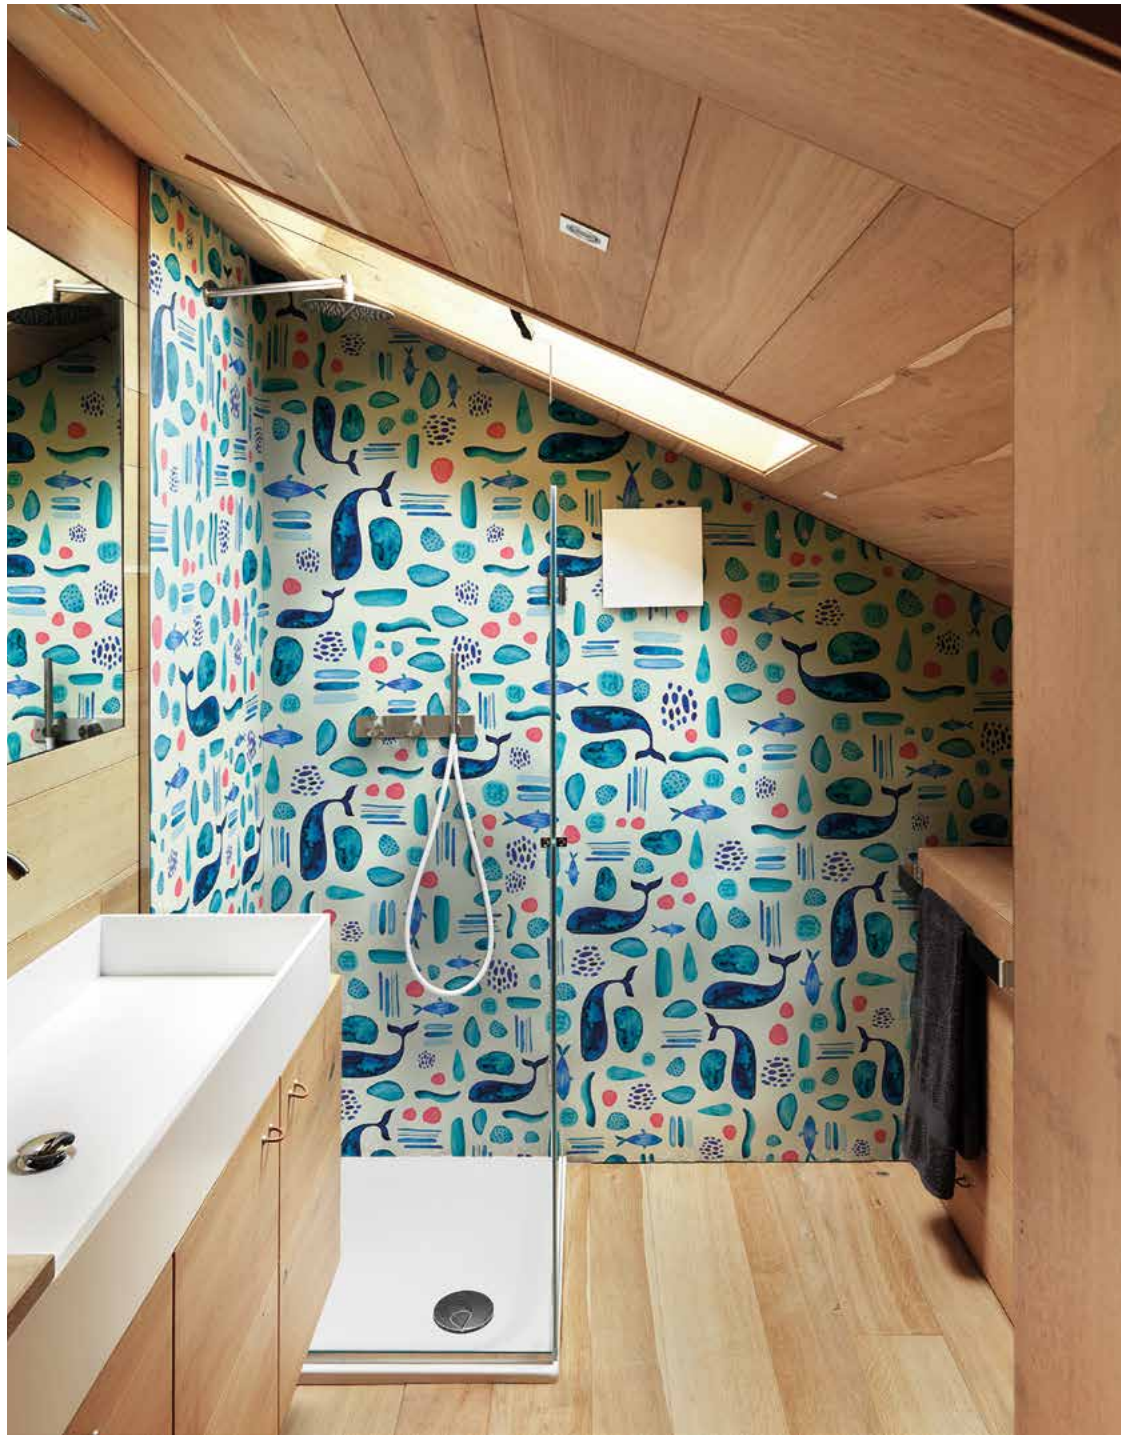

# Manhattan

COLLECTION  
Collection 2013

DESIGNER  
Stefano Fioresi

Available on: vinyl wallpaper, EQ•dekor, Raw, Tela®

INKMH13