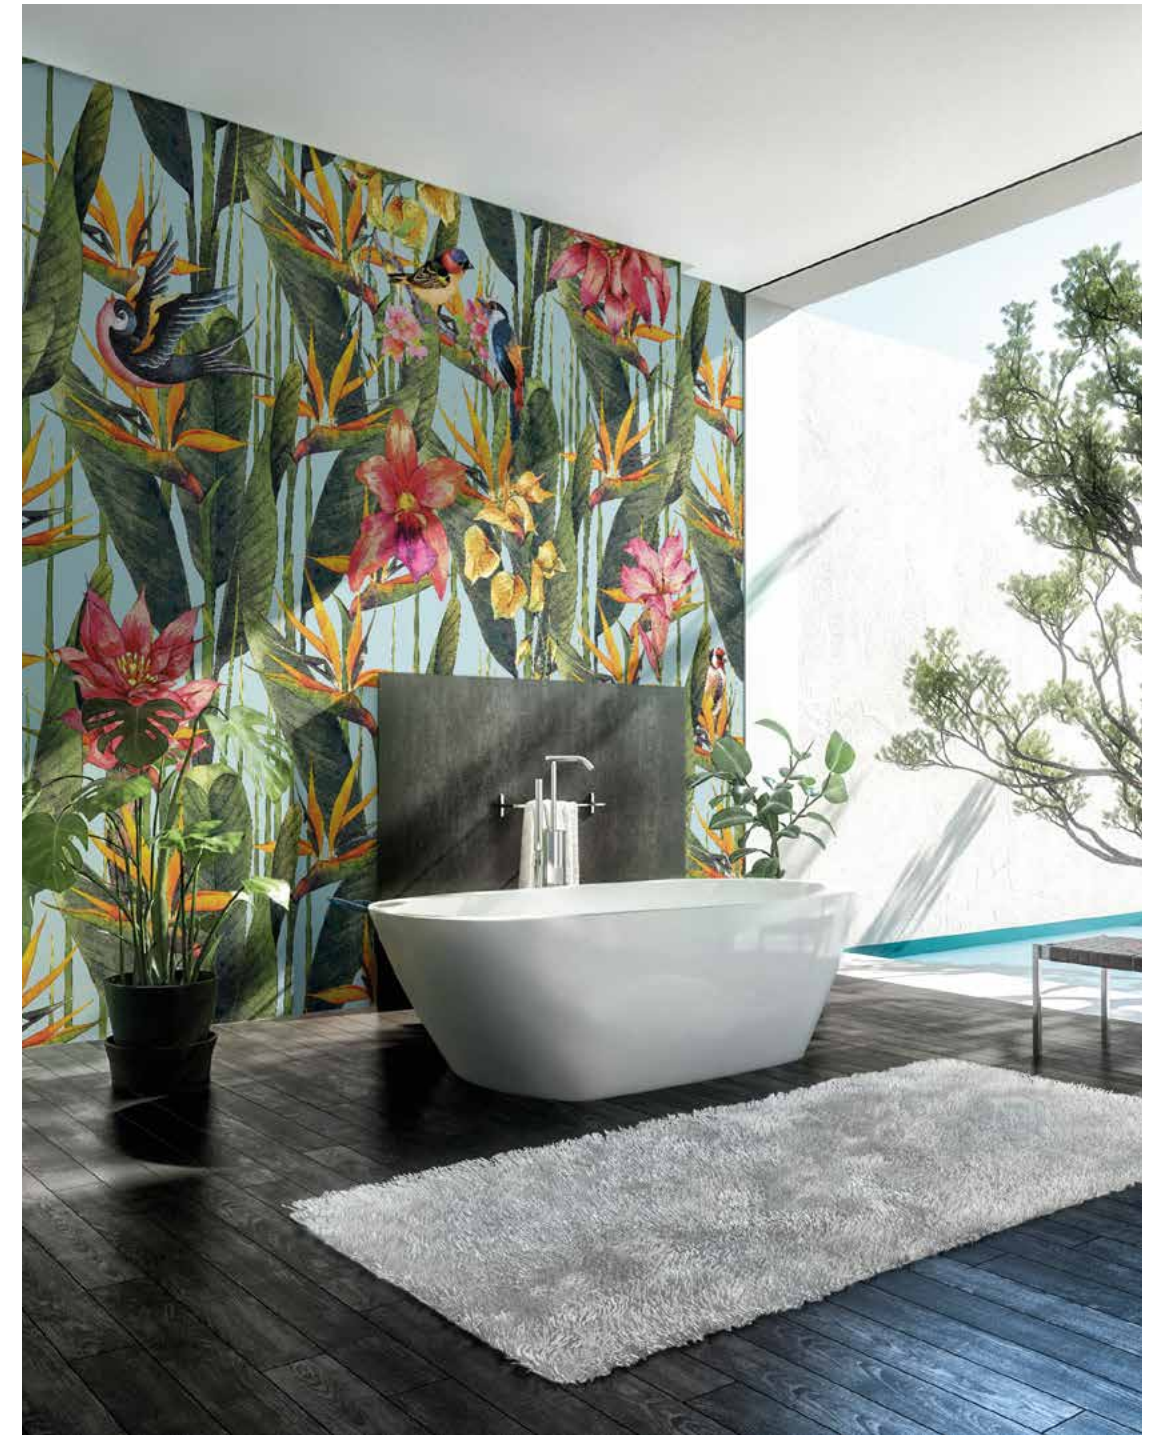

Sterlizia

COLLECTION
Inediti Cruise
Collection Serie 01-02-03

DESIGNER
Inkiostro Bianco

Available on: vinyl wallpaper, EQ•dekor, Raw, Tela®