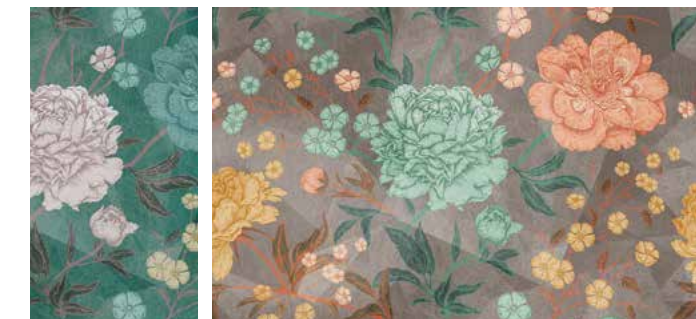

## Herbarium

COLLECTION  
Natural Beauty

DESIGNER  
Inkiostro Bianco

Available on: vinyl wallpaper, EQ•dekor, Raw, Tela®

INKCWSR1902 INKCWSR1901