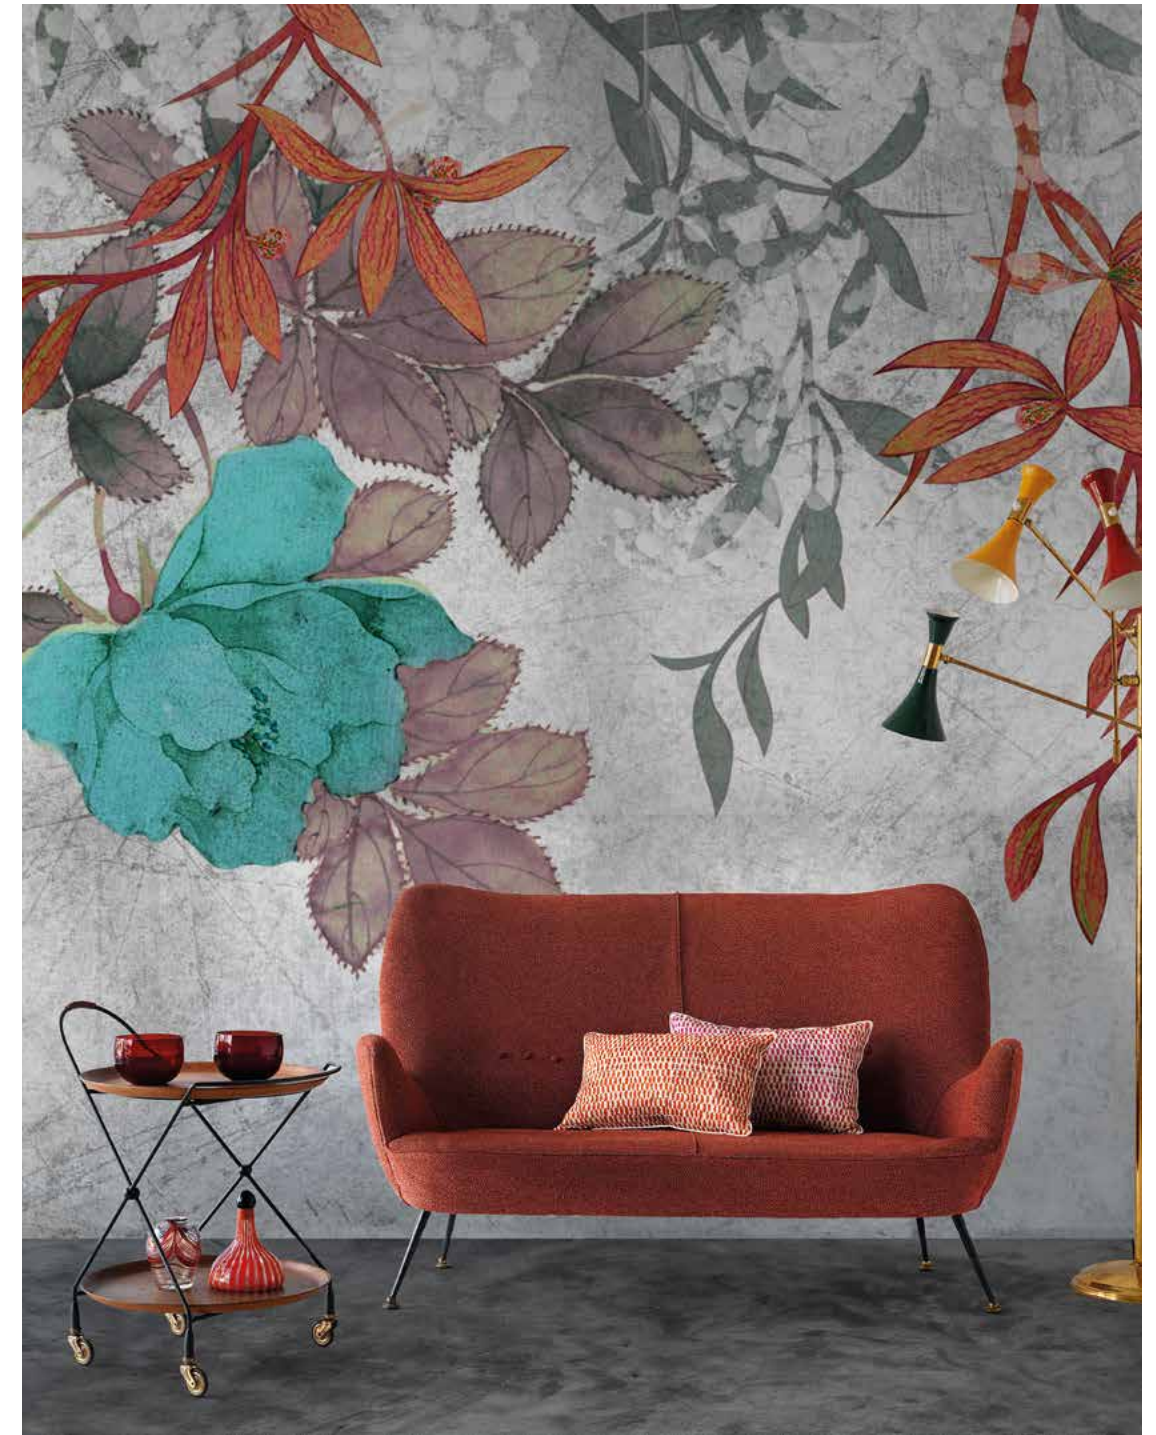

Grand bouquet

COLLECTION
Wallcovering Collection
2017/18

DESIGNER
Barbara Varini

Available on: vinyl wallpaper, EQ•dekor, Raw, Tela®