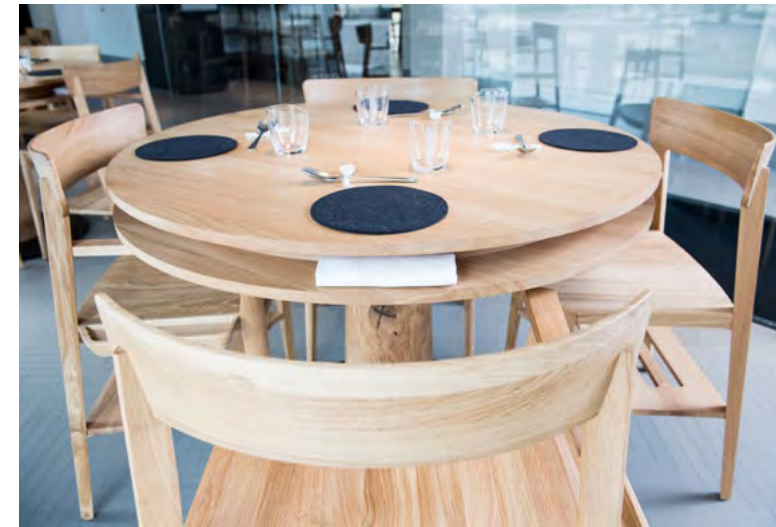

MILITARY

ALICE RESTAURANT - MILAN

NATURA BRICCOLA
C.R.&S. RIVA 1920

KAURI PIANO ANTICO
RENZO PIANO

GUALTIERO
GUALTIERO MARCHESI

VENICE
CLAUDIO BELLINI

RIALTO MODULO
GIULIANO CAPPELLETTI

D'O RESTAURANT MILAN