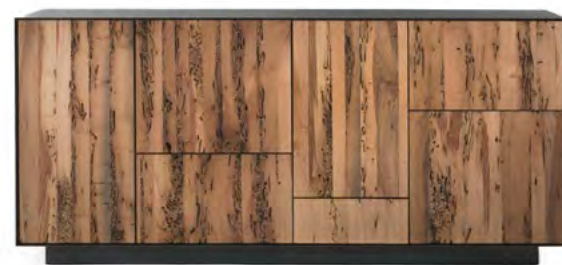

MILITARY

ALICE RESTAURANT - MILAN

NATURA BRICCOLA
C.R.&S. RIVA 1920

KAURI PIANO ANTICO
RENZO PIANO

GUALTIERO
GUALTIERO MARCHESI

VENICE
CLAUDIO BELLINI

RIALTO MODULO
GIULIANO CAPPELLETTI

D'O RESTAURANT MILAN