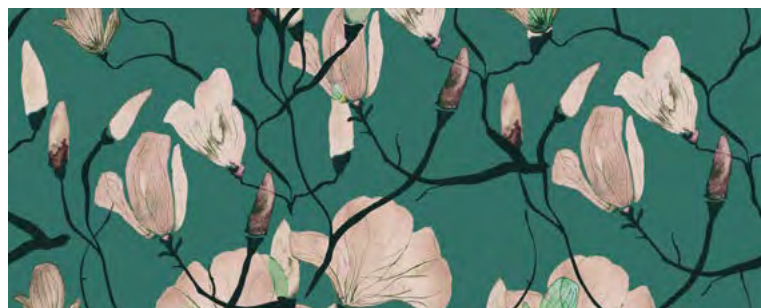

Hotaru

ST 13 / 19

Designer: **Inkiostro Bianco**

Collection: **2017/2018**

COD: INKDXRV1801

COD: INKDXRV1802

Iceflor

ST 13 / 19