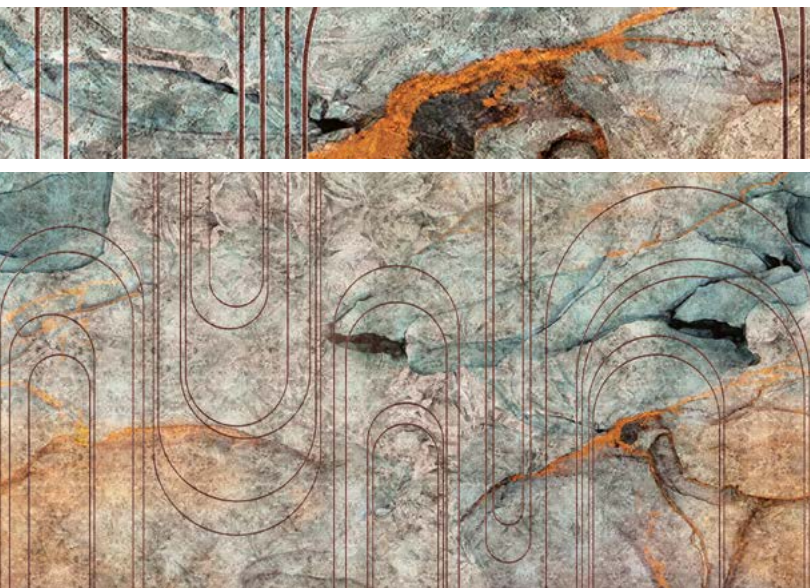

Devonian

COD : INKOCR1901