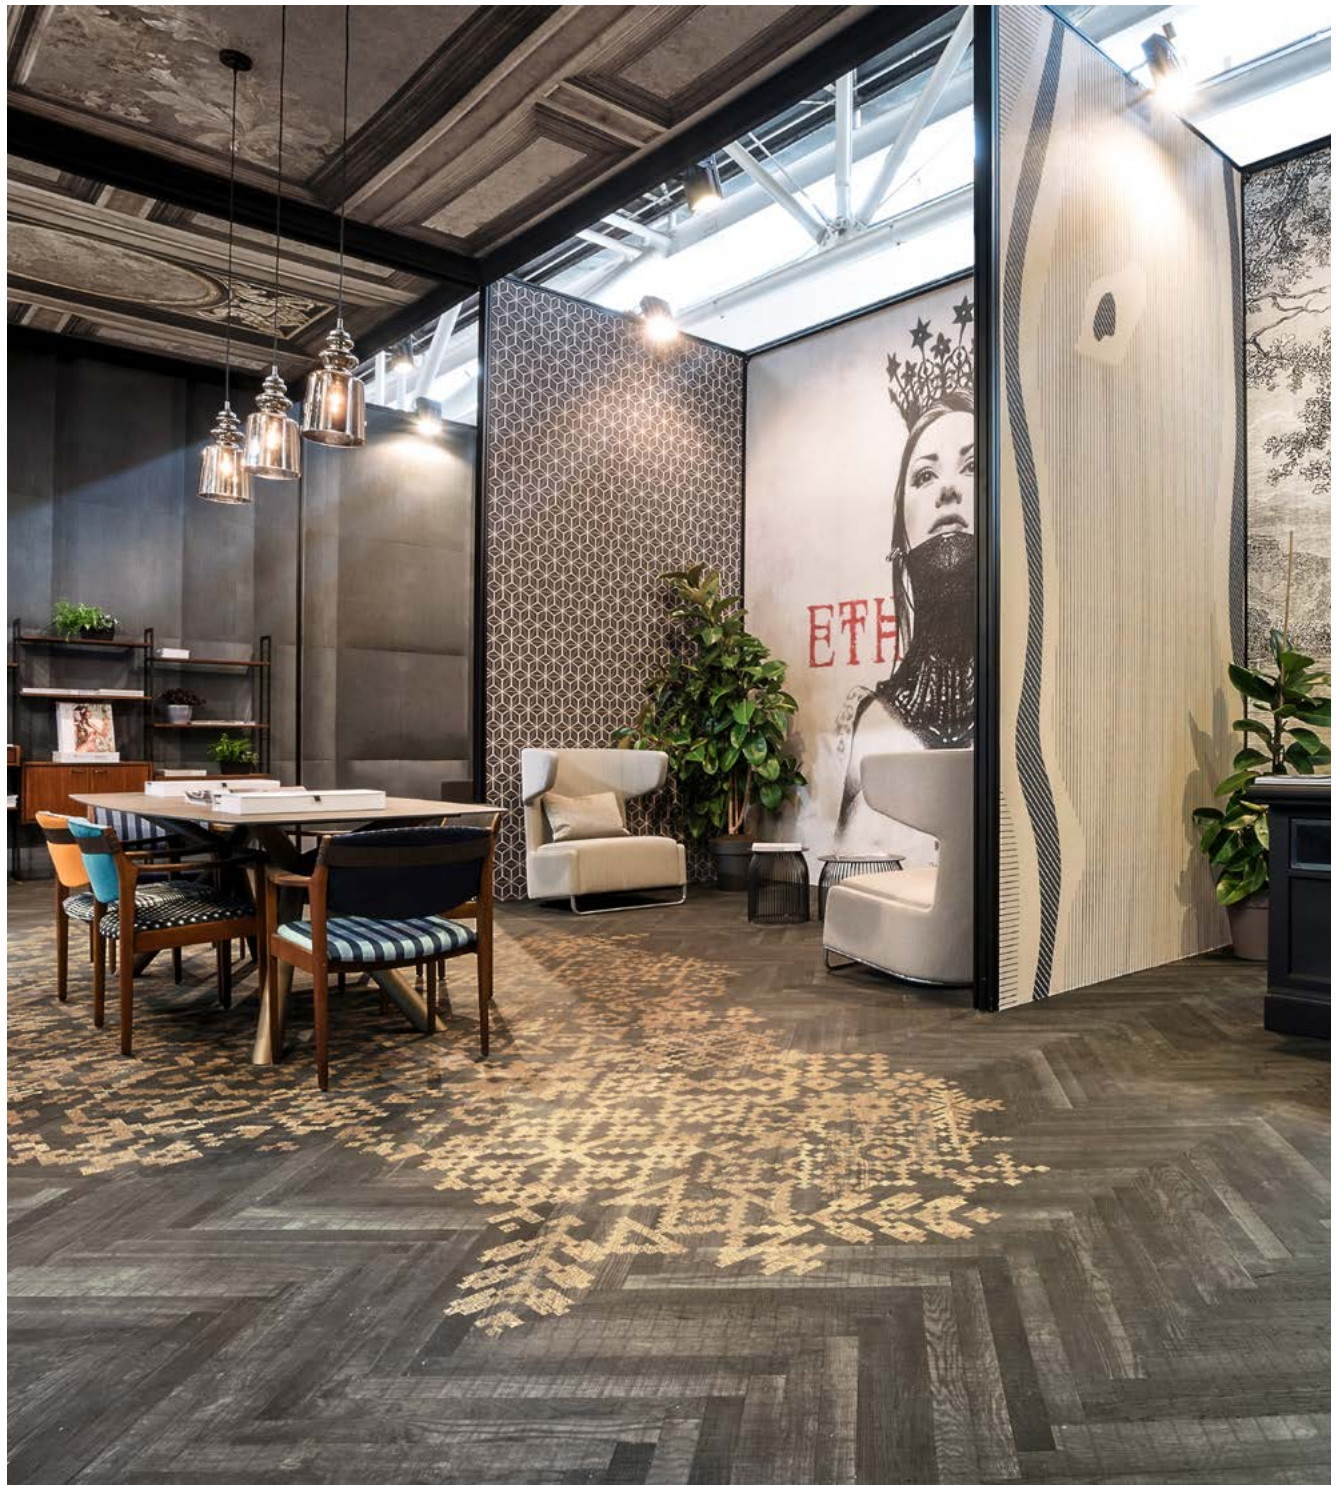

in partnership with

Listone Giordano