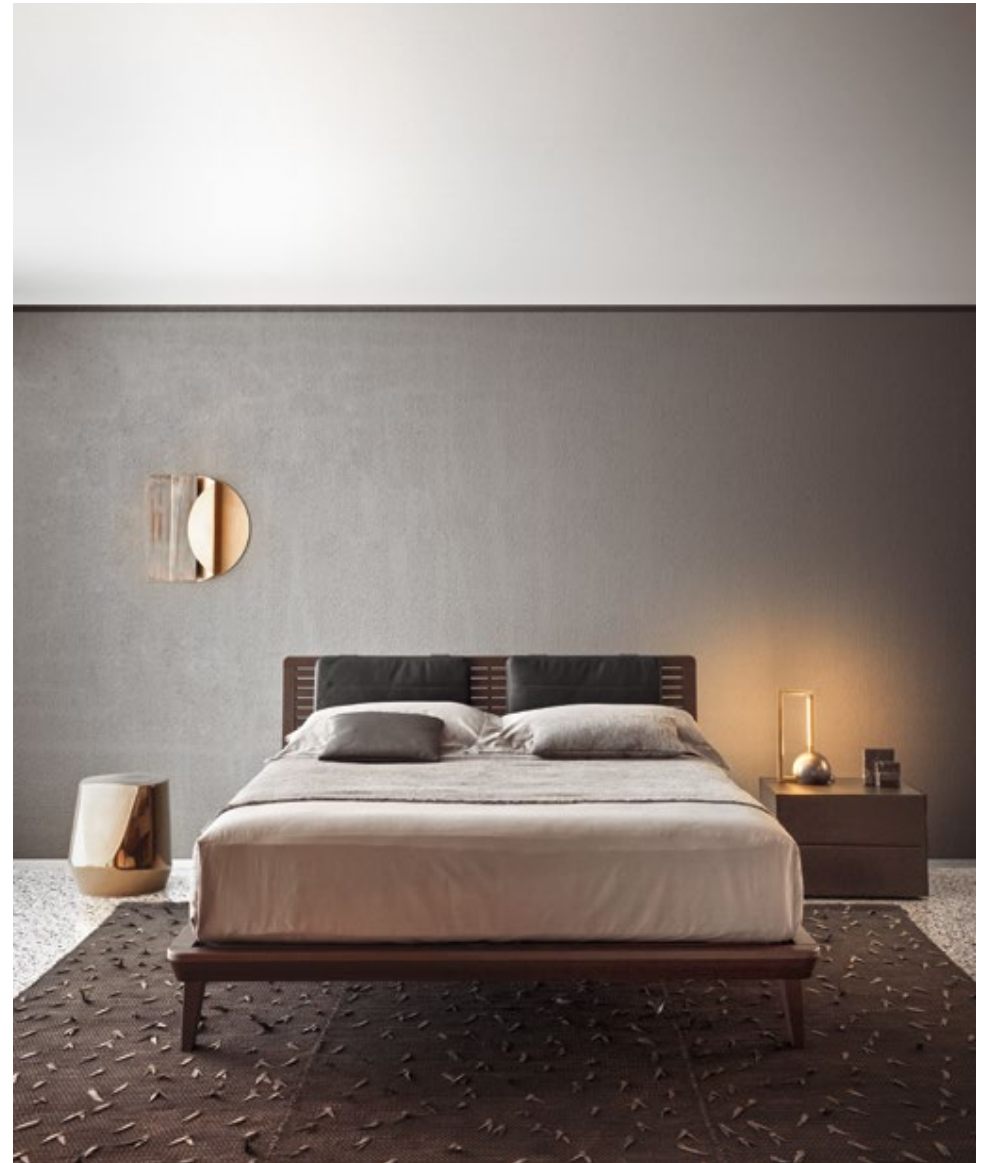

Lido letto Borgogna con cuscini in pelle Lord 89, coordinato tessile Lux in raso Sabbia, plaid Armonica Cumino. **Norma** modulo cassetti, **Haik** tavolino smaltato Oro.

^{EN} **Lido** bed in Borogogna with cushions in Lord 89 leather. Lux Sabbia satin bedset, Armonica Cumino blanket. **Norma** drawer module. **Haik** side table enameled in Oro.